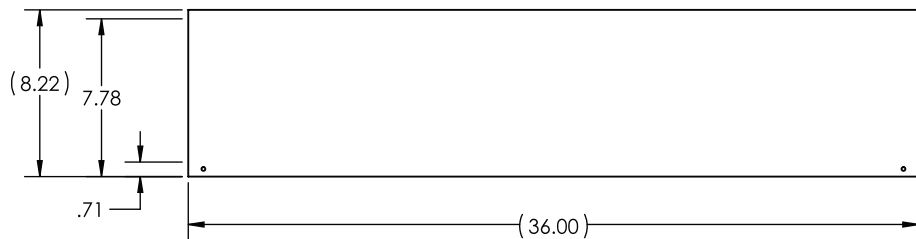

SHOWCASE SERIES

SHELF (SC-SHELF-2D-BLK/SC-SHELF-3D-BLK)

FEATURES

- + The Shelf is perfect for creating visually appealing displays.
- + Perfect space for large format bottles, decanters, and other cellar decor.
- + High-quality materials make for sturdy construction and simple assembly.
- + Scratch and mar resistant.
- + CAD blocks available

2D SHELF

3D SHELF