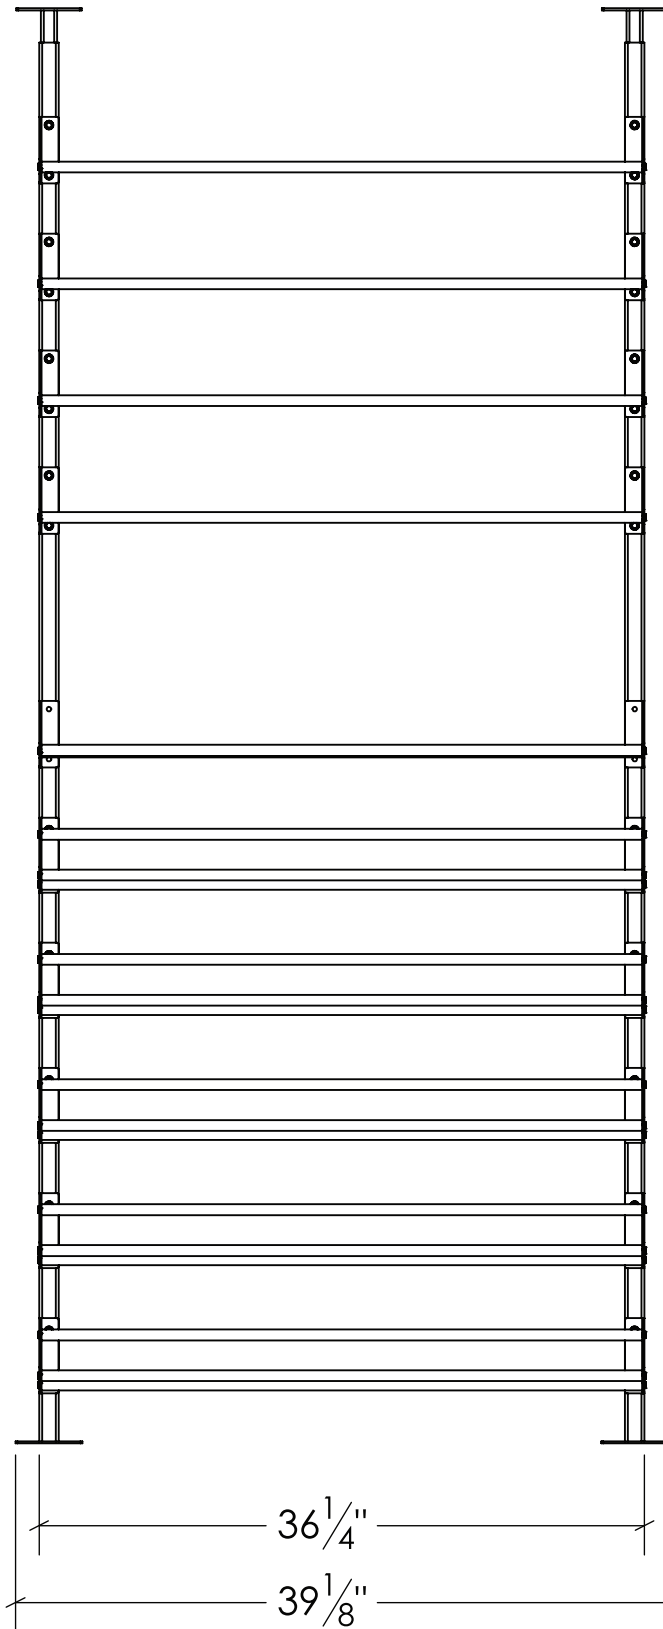

SHOWCASE SERIES

CENTERPIECE KITS (SC-CTP-2D-BLK)

Featured Showcase Centerpiece 2D Kit