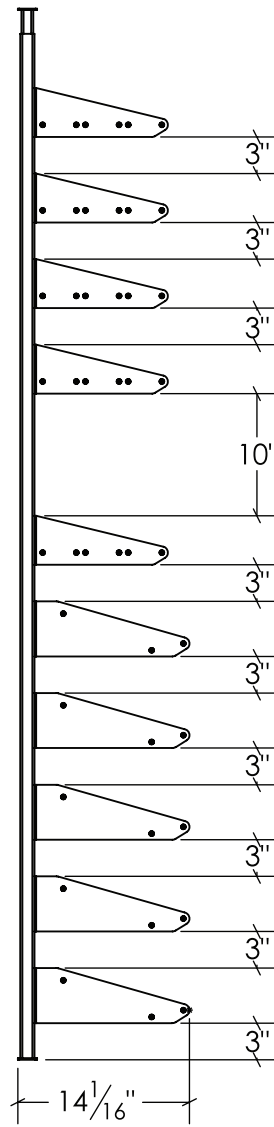

## FEATURES

- + The Showcase Series is the most versatile wine rack system we have released yet by offering label-out, neck out, angled, and shelf presentation options.
- + High-quality materials make for sturdy construction and simple assembly.
- + Telescoping posts designed for ceilings up to 10 ft
- + Modern industrial matte black finish
- + CAD blocks available

Featured Showcase Centerpiece 2D Kit

Featured Showcase Centerpiece 3D Kit

**\*Continue to the next page for more detailed specs on the 2 deep & 3 deep variations.**