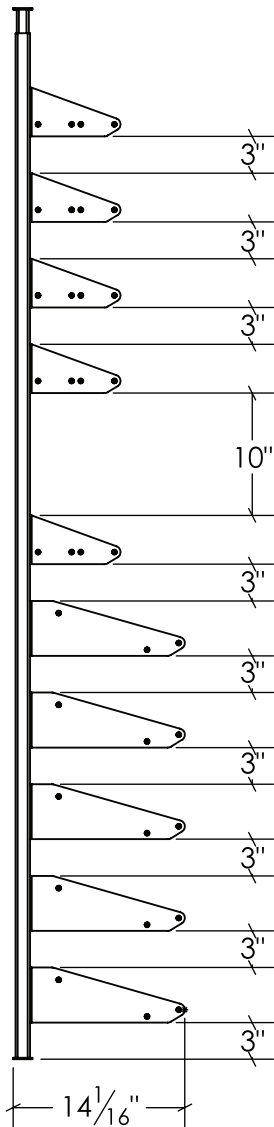

# SHOWCASE SERIES

CENTERPIECE KITS (SC-CTP-2D-BLK/SC-CTP-3D-BLK)

## FEATURES

- + The Showcase Series is the most versatile wine rack system we have released yet by offering label-out, neck out, angled, and shelf presentation options.
- + High-quality materials make for sturdy construction and simple assembly.
- + Telescoping posts designed for ceilings up to 10 ft
- + Modern industrial matte black finish
- + CAD blocks available

Featured Showcase Centerpiece 2D Kit

Featured Showcase Centerpiece 3D Kit

**\*Continue to the next page for more detailed specs on the 2 deep & 3 deep variations.**