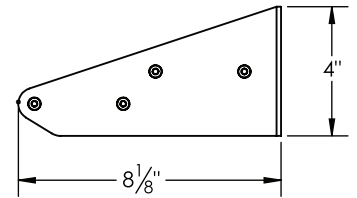

2D CASCADING ROW