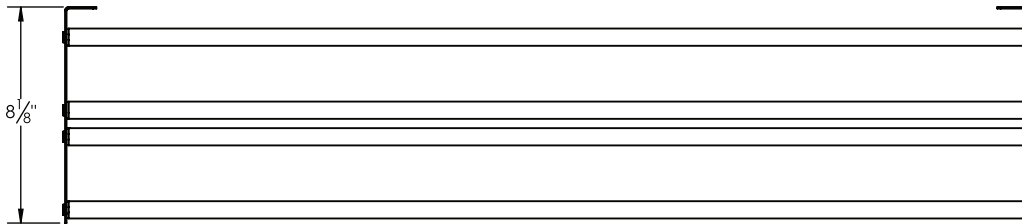

2D CASCADING ROW