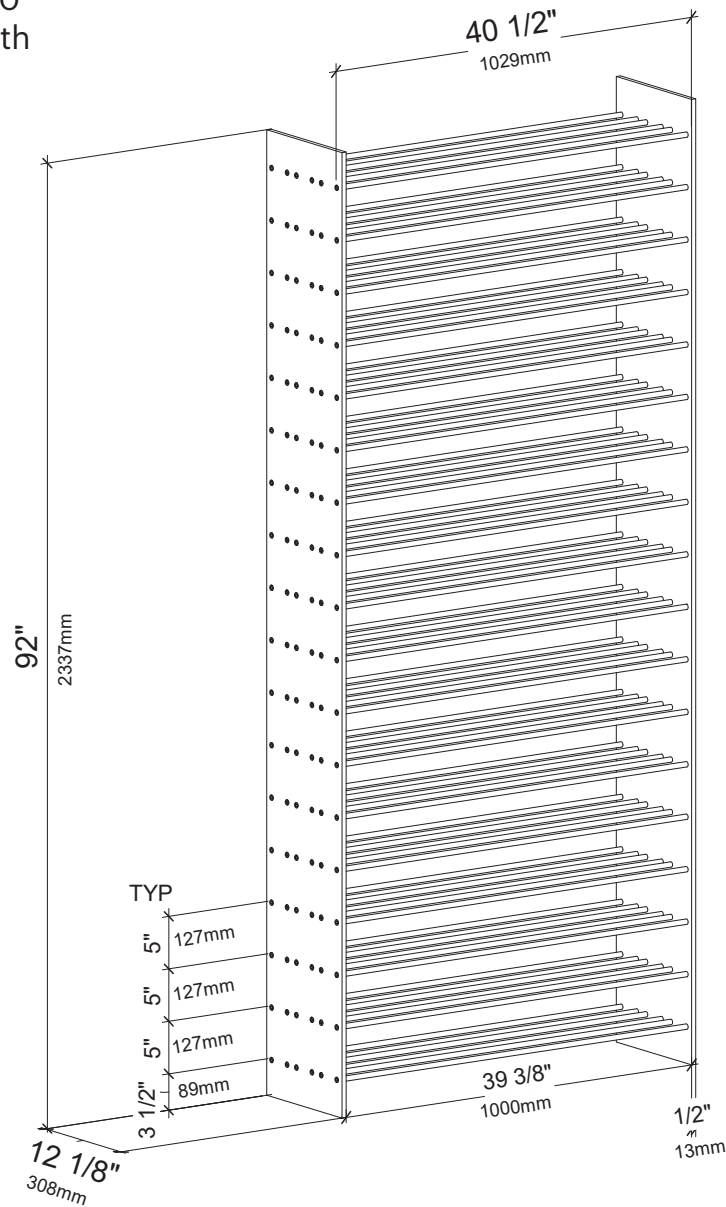

# Evolution Wine Tower 92

Spec Sheet for WT-92 (162-bottle wine rack)

Expand to the Side  
Extension Kits add 40"  
(1016mm) to the width  
of any assembly.

**VINTAGEVIEW®**  
MOVING WINE STORAGE FORWARD