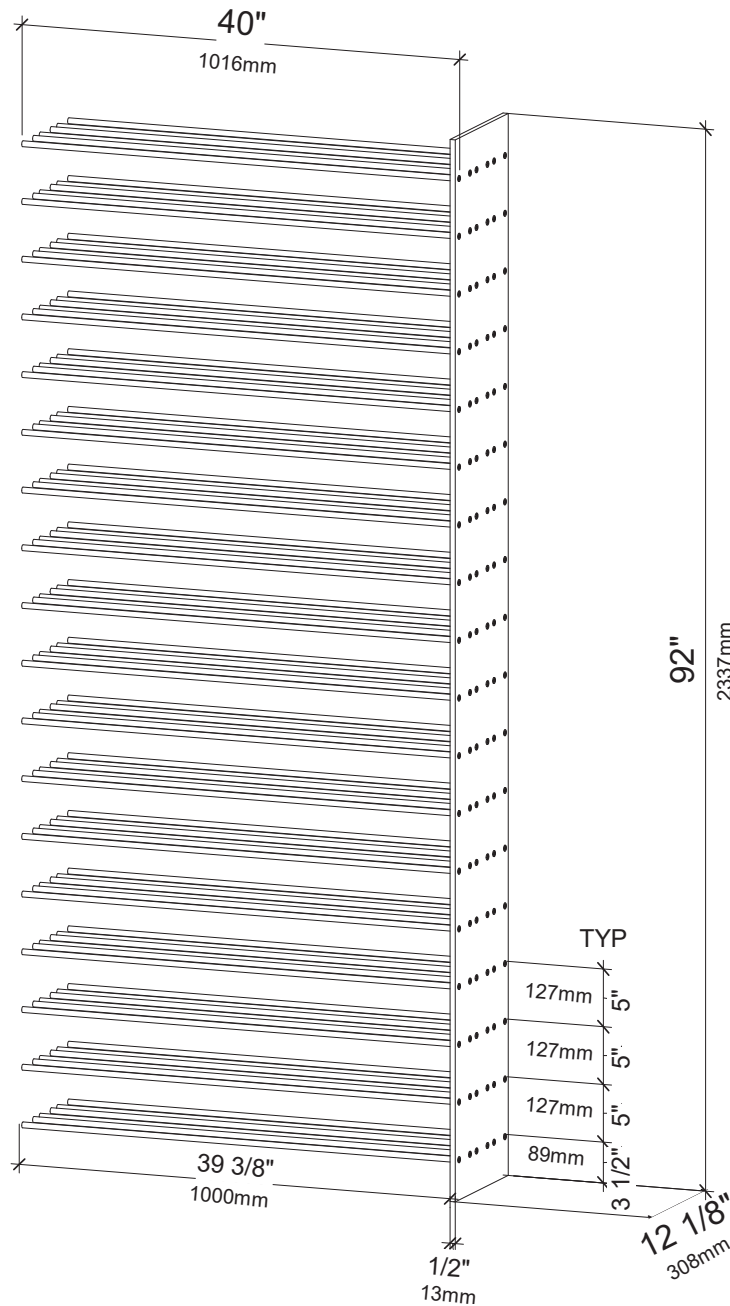

Evolution Wine Tower 92 Extension

Spec Sheet for WT-92-X (162-bottle wine rack extension)

Additional Purchase Required!

Must be attached to existing Wine Tower 92 unit

VINTAGEVIEW®
MOVING WINE STORAGE FORWARD