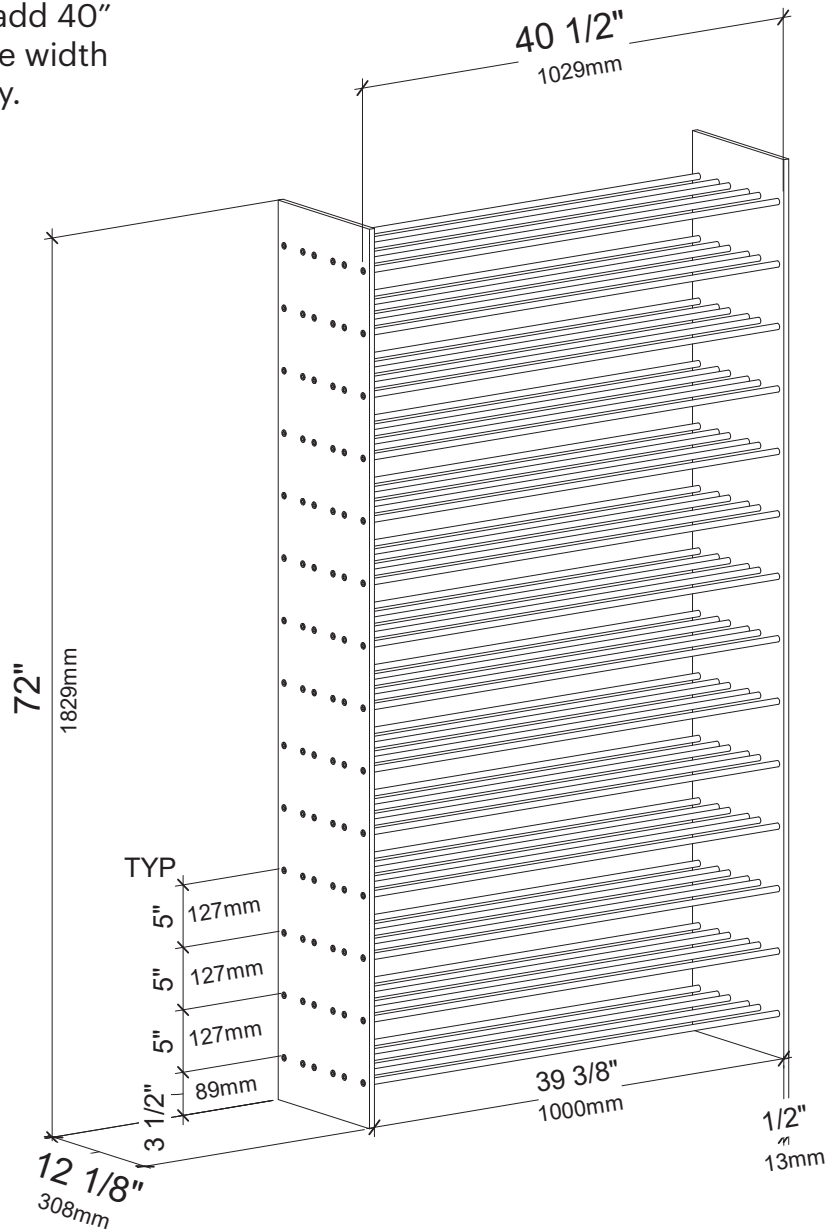

Evolution Wine Tower 72

Spec Sheet for WT-72 (126-bottle wine rack)

Expand to the Side
Extension Kits add 40"
(1016mm) to the width
of any assembly.

VINTAGEVIEW®
MOVING WINE STORAGE FORWARD

4690 Joliet St., Denver, CO 80239 | phone: 866.650.1500 | fax: 866.650.1501 | VintageView.com