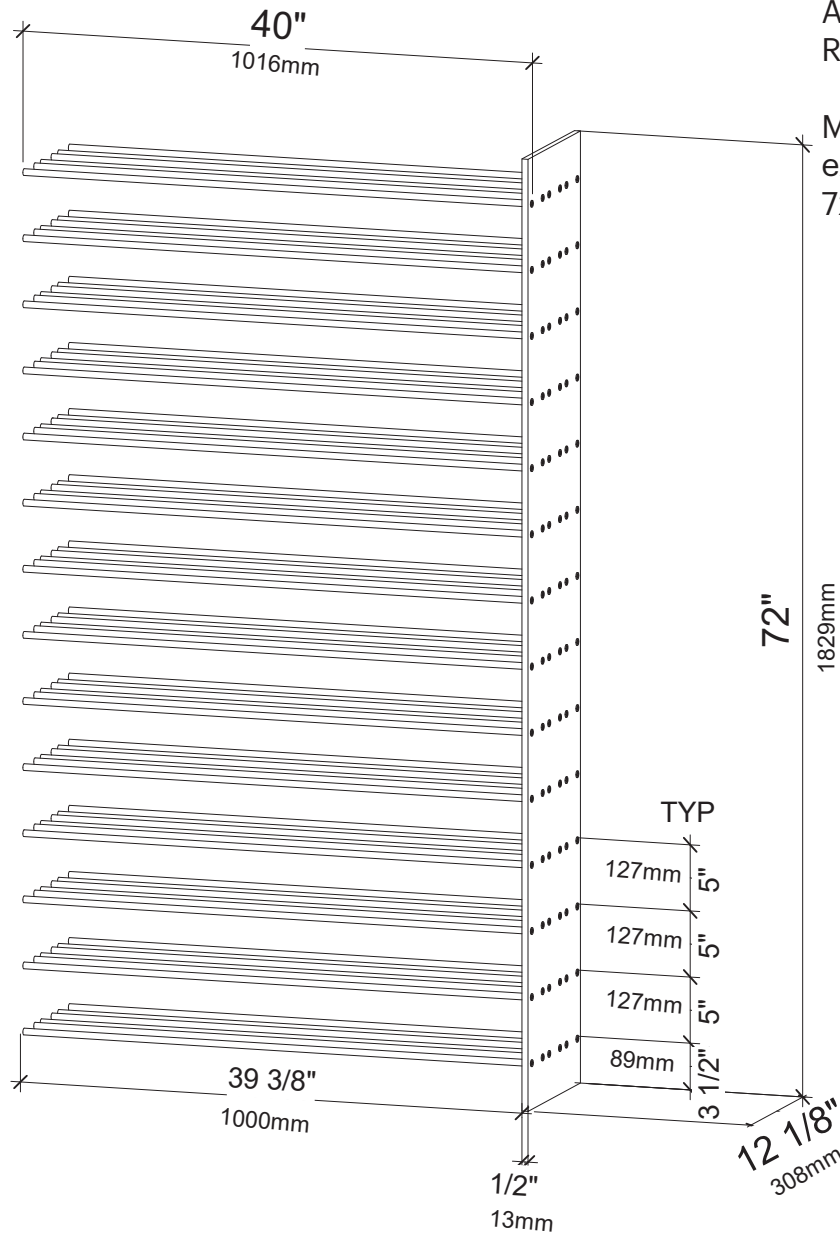

# Evolution Wine Tower 72 Extension

Spec Sheet for WT-72-X (126-bottle wine rack extension)

Additional Purchase Required!

Must be attached to existing Wine Tower 72 unit

VINTAGEVIEW®  
MOVING WINE STORAGE FORWARD