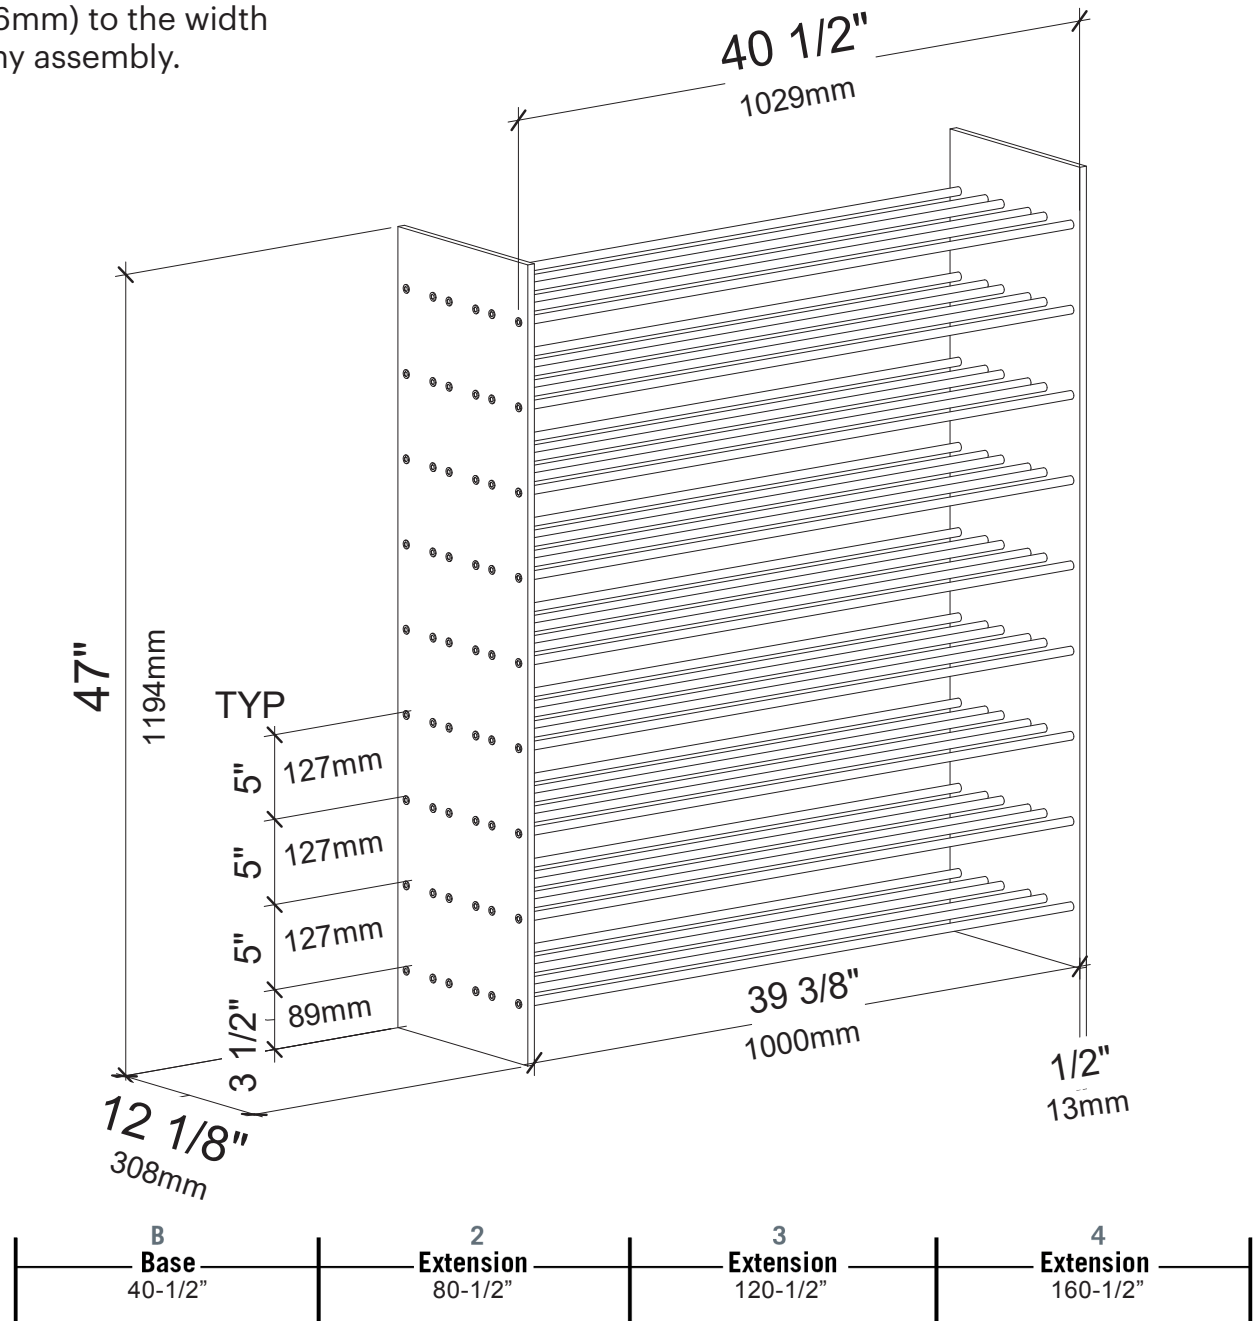

Evolution Wine Tower 47

Spec Sheet for WT-47 (81-bottle wine rack)

Expand to the Side
Extension Kits add 40"
(1016mm) to the width
of any assembly.

VINTAGEVIEW®
MOVING WINE STORAGE FORWARD

4690 Joliet St., Denver, CO 80239 | phone: 866.650.1500 | fax: 866.650.1501 | VintageView.com