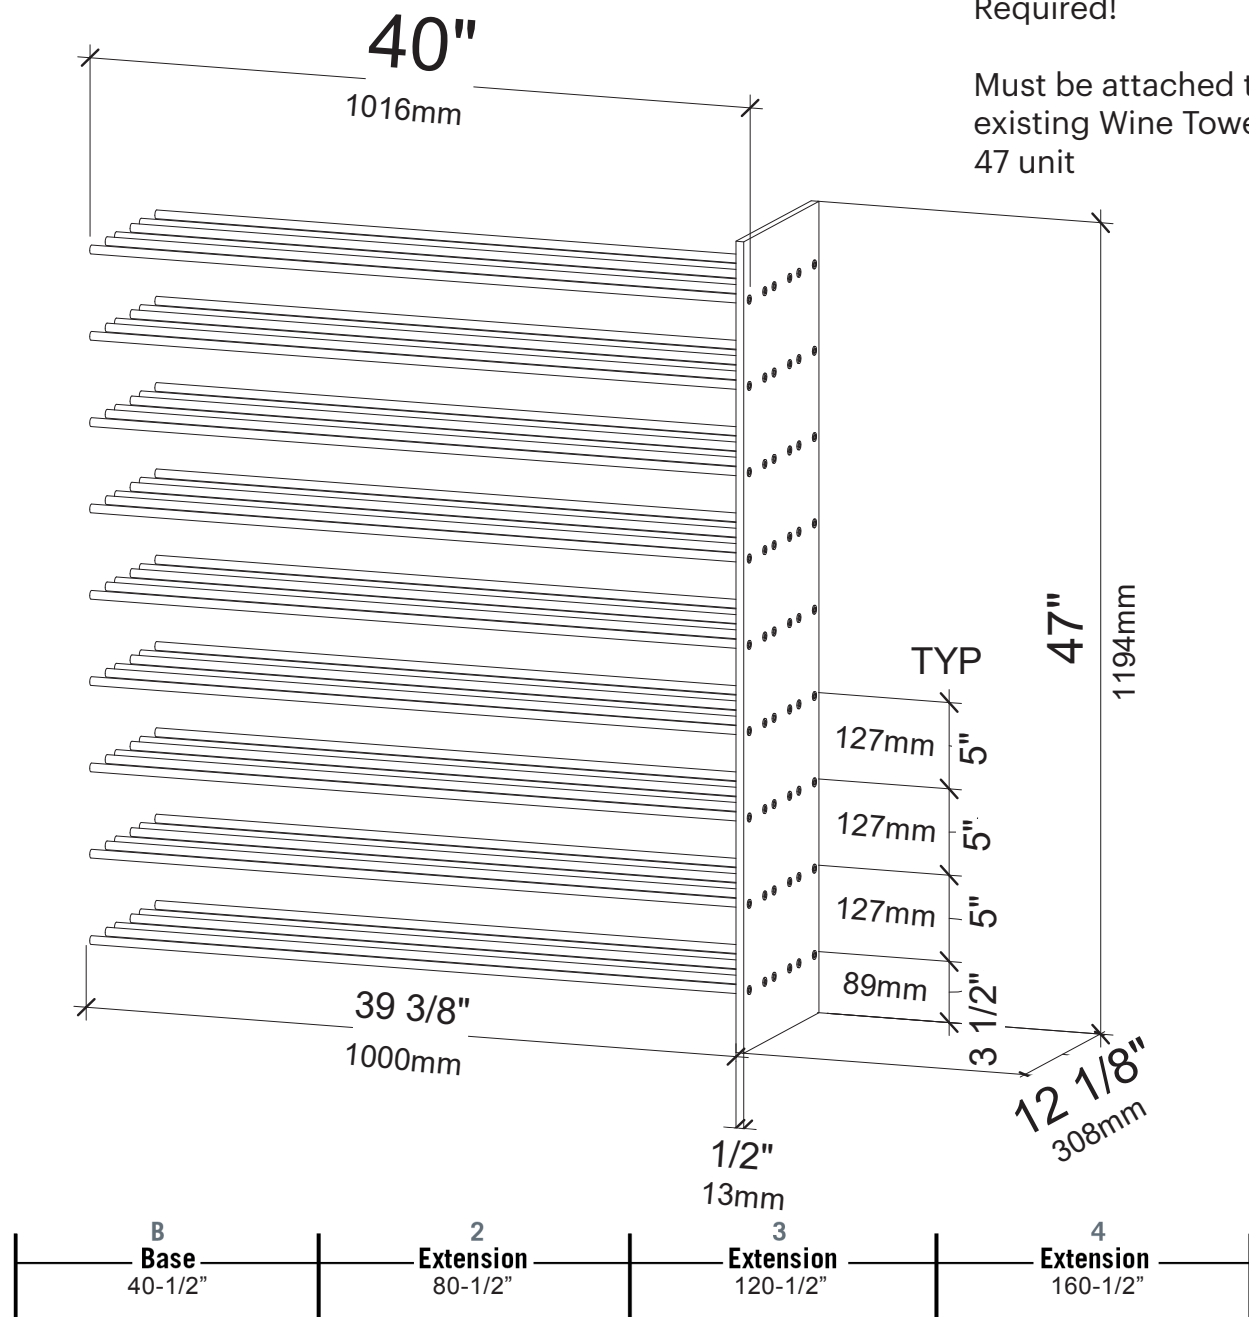

Evolution Wine Tower 47 Extension

Spec Sheet for WT-47-X (81-bottle wine rack extension)

Additional Purchase Required!

Must be attached to existing Wine Tower 47 unit

VINTAGEVIEW®
MOVING WINE STORAGE FORWARD

4690 Joliet St., Denver, CO 80239 | phone: 866.650.1500 | fax: 866.650.1501 | VintageView.com

For product warranty information, please visit vintageview.com/warranty