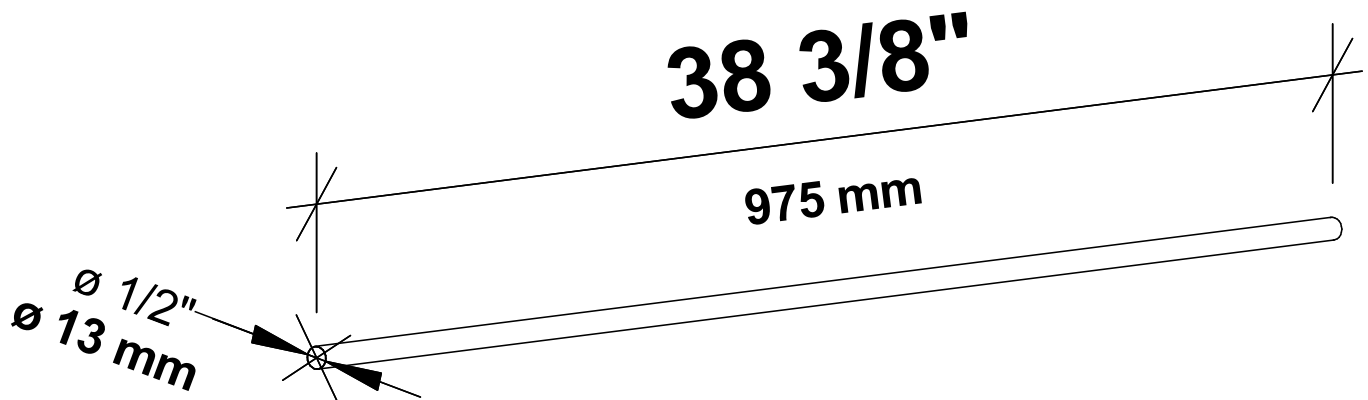

# Evolution Wine Rod

Spec Sheet for WR-3C (wine rack component)

VINTAGEVIEW®  
MOVING WINE STORAGE FORWARD

4690 Joliet St., Denver, CO 80239 | phone: 866.650.1500 | fax: 866.650.1501 | [VintageView.com](http://VintageView.com)