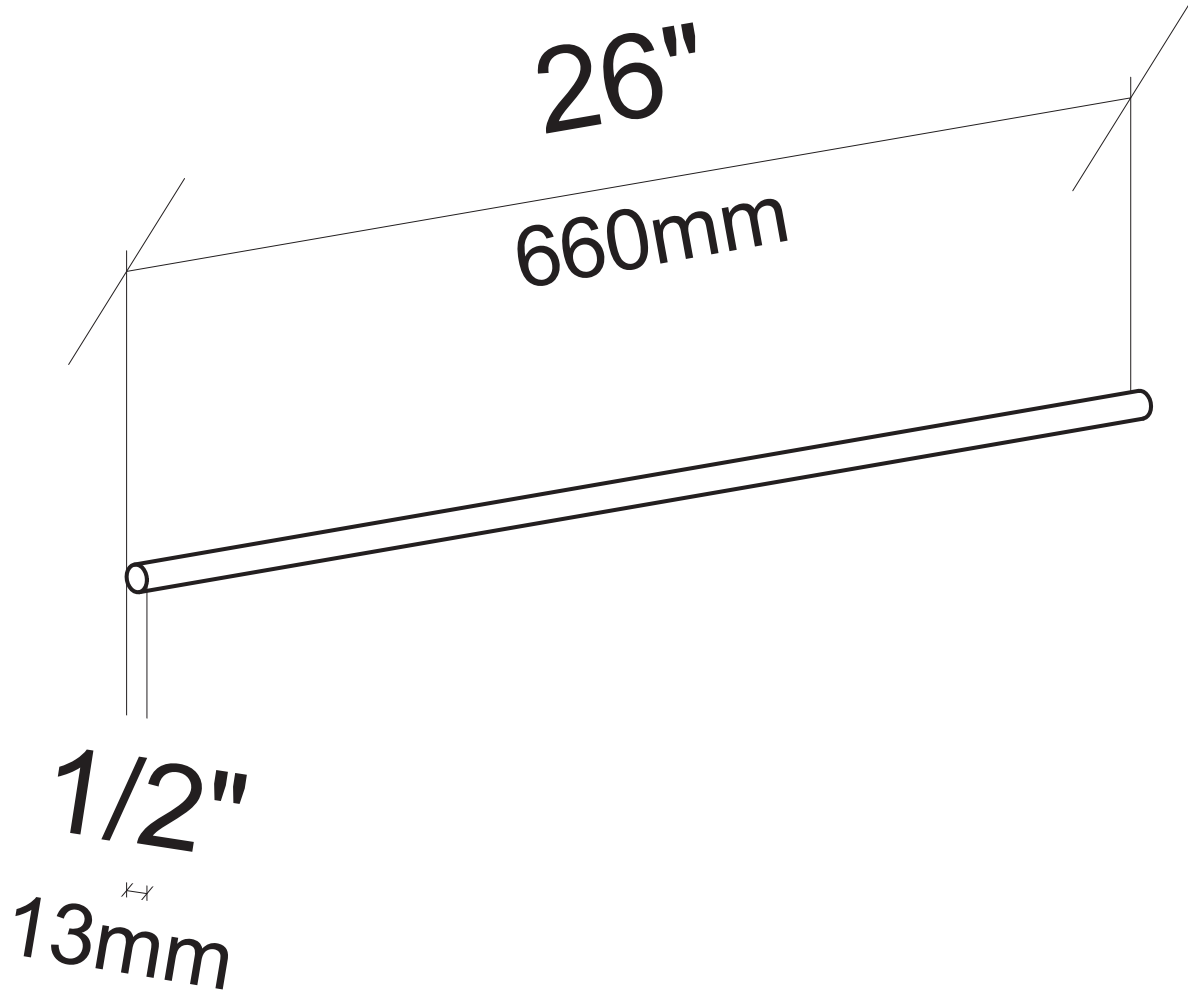

Evolution Wine Rod 26"

Spec Sheet for (WR-2C) wine rack component.

Standard 2-bottle storage requires two (2) Wine Rods

Presentation Row 6-bottle storage requires three (3) Wine Rods

VINTAGEVIEW®
MOVING WINE STORAGE FORWARD