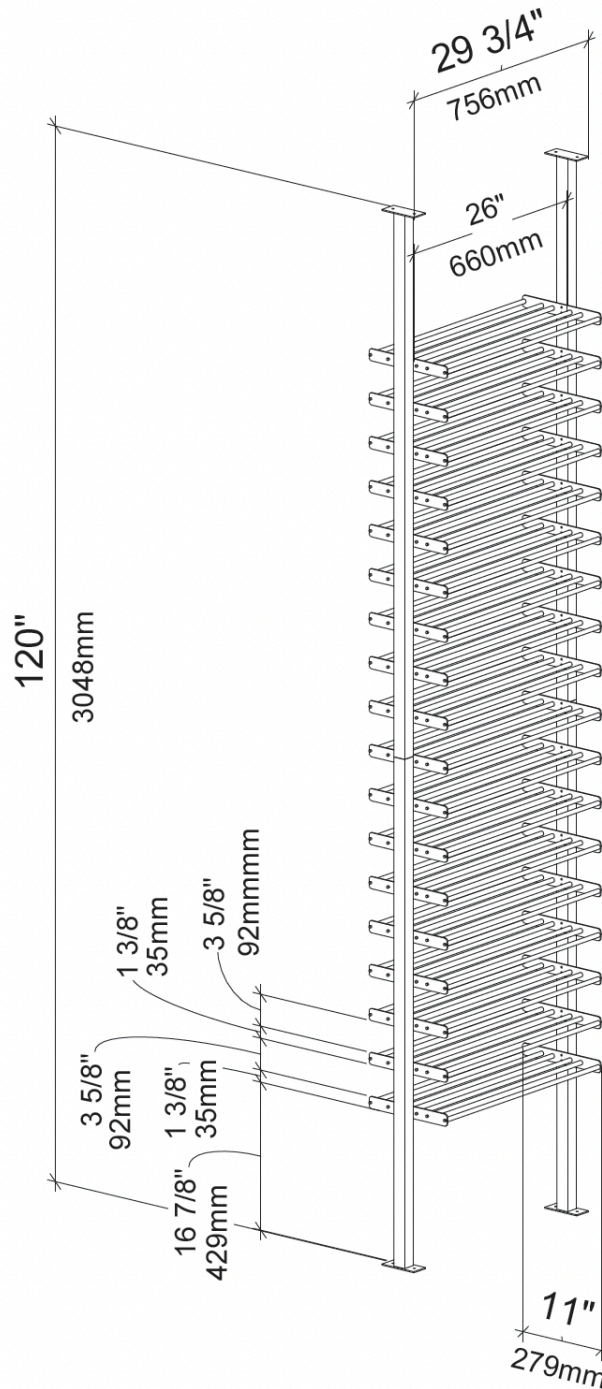

Evolution Low Profile 2C Wine Rack Kit

Spec Sheet for LP-FCP-KIT-2C-3 (108-bottle wine rack)

ADD EXTENSIONS:

- 1C: 15" (38cm)
- 2C: 28" (71cm)
- 3C: 41-3/8" (105cm)

IMPORTANT
Cut Posts to fit ceiling height on site. Top Mounting Base can telescope out a maximum of 2" (51mm) for a total usable height of 122" (3099mm)