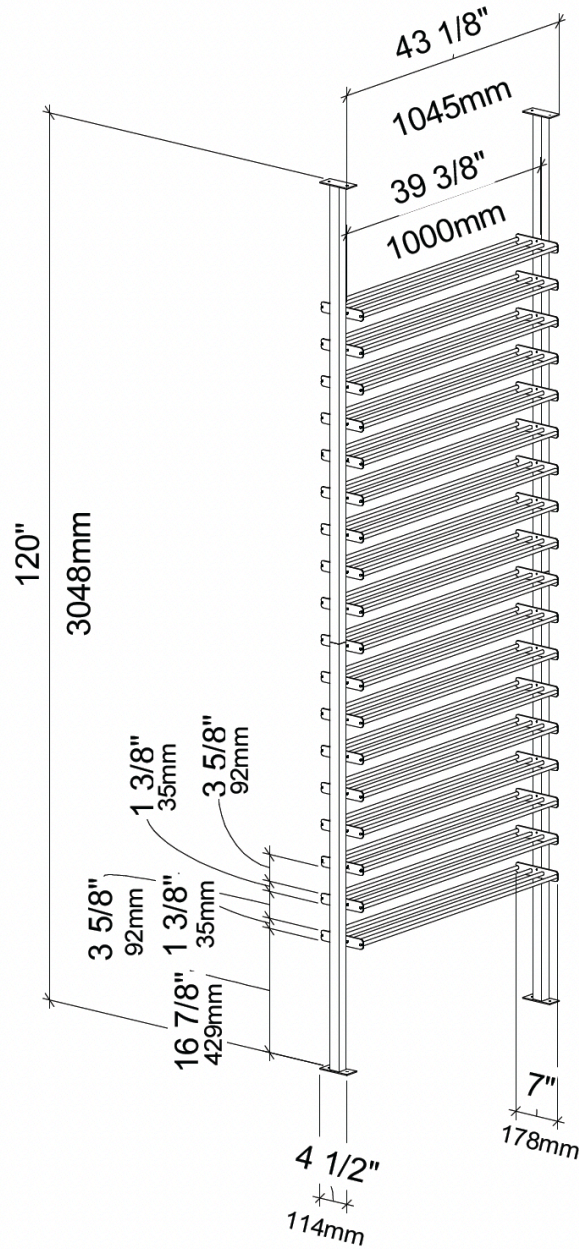

Evolution Low Profile 3C Wine Rack Kit

Spec Sheet for LP-FCP-KIT-2 (108-bottle wine rack)

ADD EXTENSIONS:

- 1C: 15" (38cm)
- 2C: 28" (71cm)
- 3C: 41-3/8" (105cm)

IMPORTANT

Cut Posts to fit ceiling height on site. Top Mounting Base can telescope out a maximum of 2" (51mm) for a total usable height of 122" (3099mm)