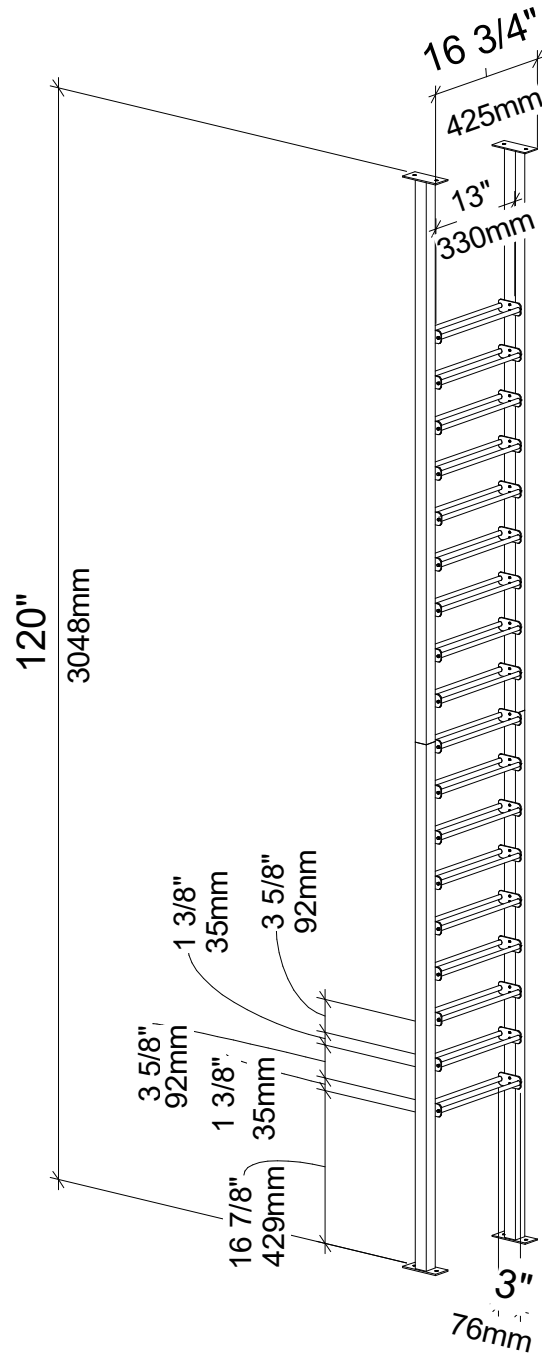

Evolution Low Profile 1C Wine Rack Kit

Spec Sheet for LP-FCP-KIT-1C-1 (18-bottle wine rack)

ADD EXTENSIONS:

- 1C: 15" (38cm)
- 2C: 28" (71cm)
- 3C: 41-3/8" (105cm)

IMPORTANT
Cut Posts to fit ceiling height on site. Top Mounting Base can telescope out a maximum of 2" (51mm) for a total usable height of 122" (3099mm)