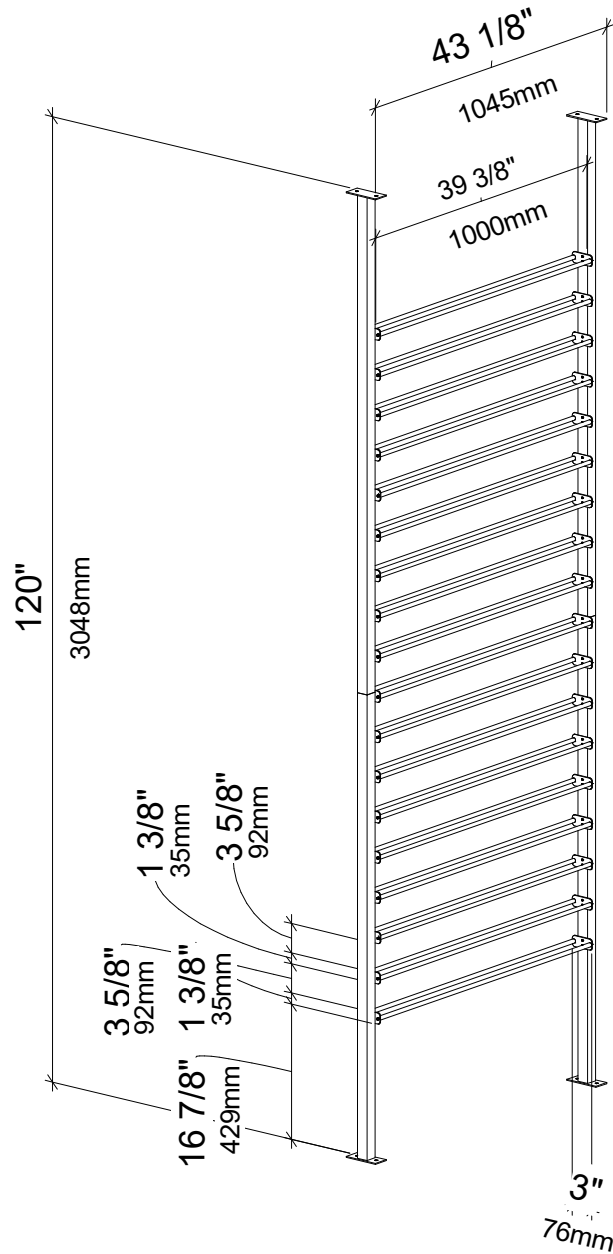

# Evolution Low Profile 3C Wine Rack Kit

Spec Sheet for LP-FCP-KIT-1 (54-bottle wine rack)

## ADD EXTENSIONS:

- 1C: 15" (38cm)
- 2C: 28" (71cm)
- 3C: 41-3/8" (105cm)

**IMPORTANT**  
Cut Posts to fit ceiling height on site. Top Mounting Base can telescope out a maximum of 2" (51mm) for a total usable height of 122" (3099mm)