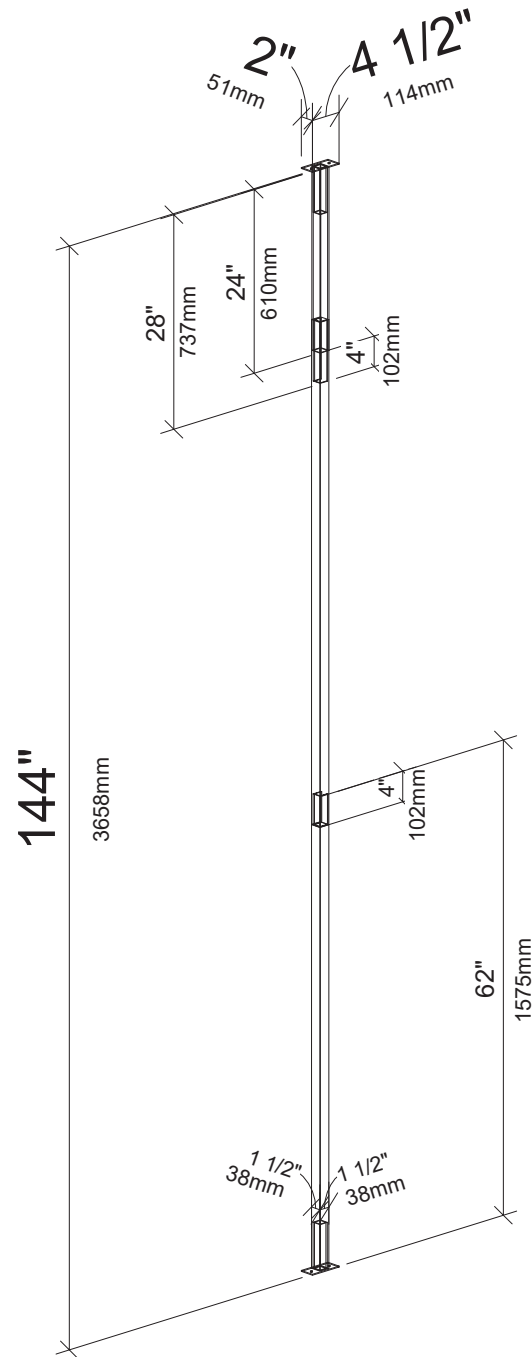

Evolution Low Profile Post 12

Spec Sheet for LP-FCP-12 (Low Profile Wine Rack component)

Complete the System
Order two (2) or more Low Profile Posts and desired components (sold separately) to complete installation of the system.

Cut to Fit on Site
With Mounting Base extended 2" (51mm), max installation height is 146" (3709mm).

SCAN FOR **BILT** 3D INSTRUCTIONS

POWERED BY **BILT INTELLIGENT INSTRUCTIONS**

VINTAGEVIEW
MOVING WINE STORAGE FORWARD