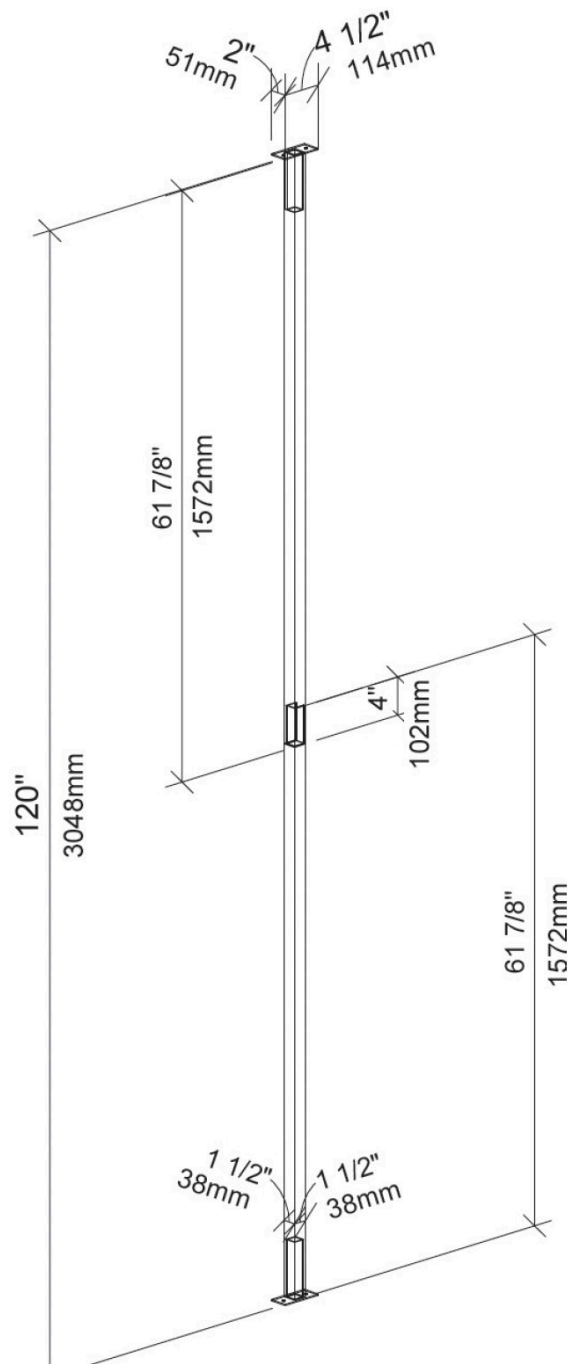

# Evolution Low Profile Post 10

Spec Sheet for LP-FCP-10 (Low Profile Wine Rack component)

## Complete the System

Order two (2) or more Low Profile Posts and desired components (sold separately) to complete installation of the system.

**Cut to Fit on Site**  
With Mounting Base extended 2" (51mm), max installation height is 122" (3099mm).