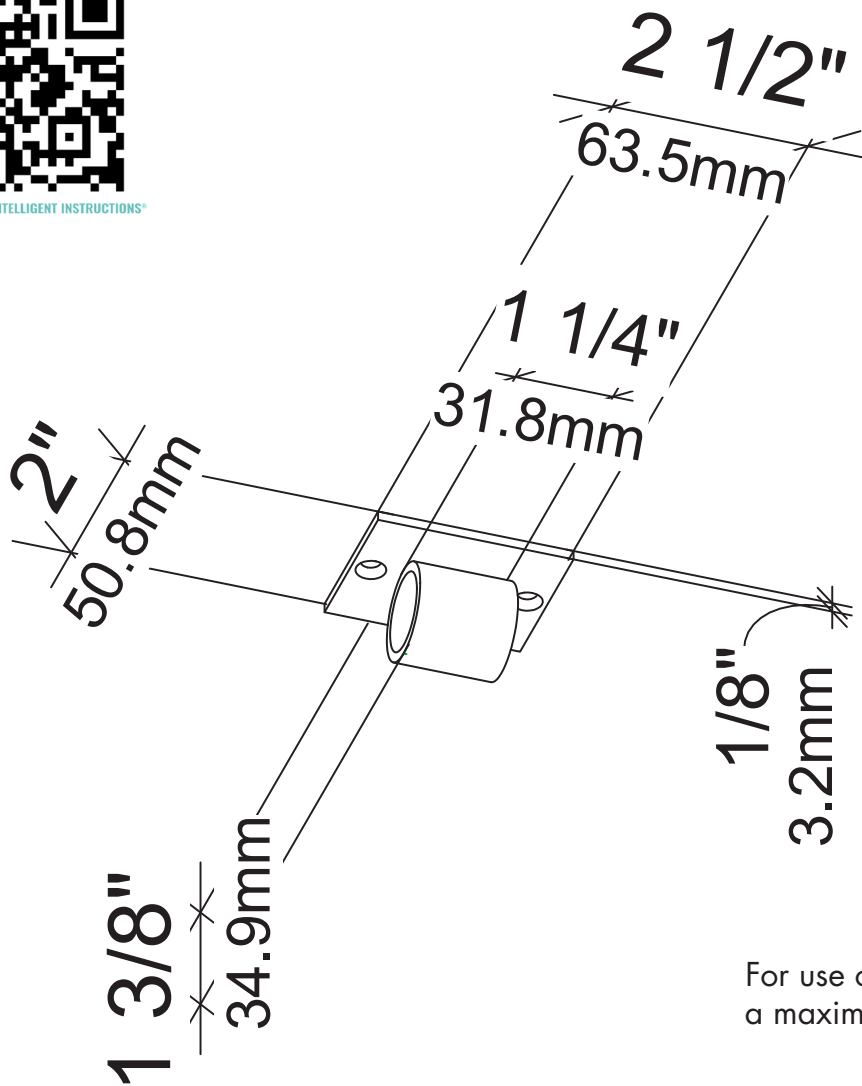

Vino Series/Wine Wall Angle Bracket

Spec Sheet for FCP-ANG for use with Vino Series and Wine Wall post systems

SCAN FOR BILT. 3D INSTRUCTIONS

POWERED BY BILT INTELLIGENT INSTRUCTIONS™

For use on surfaces with a maximum angle of 30 degree

VINTAGEVIEW®
MOVING WINE STORAGE FORWARD

4690 Joliet St., Denver, CO 80239 | phone: 866.650.1500 | fax: 866.650.1501 | VintageView.com

For product warranty information, please visit vintageview.com/warranty