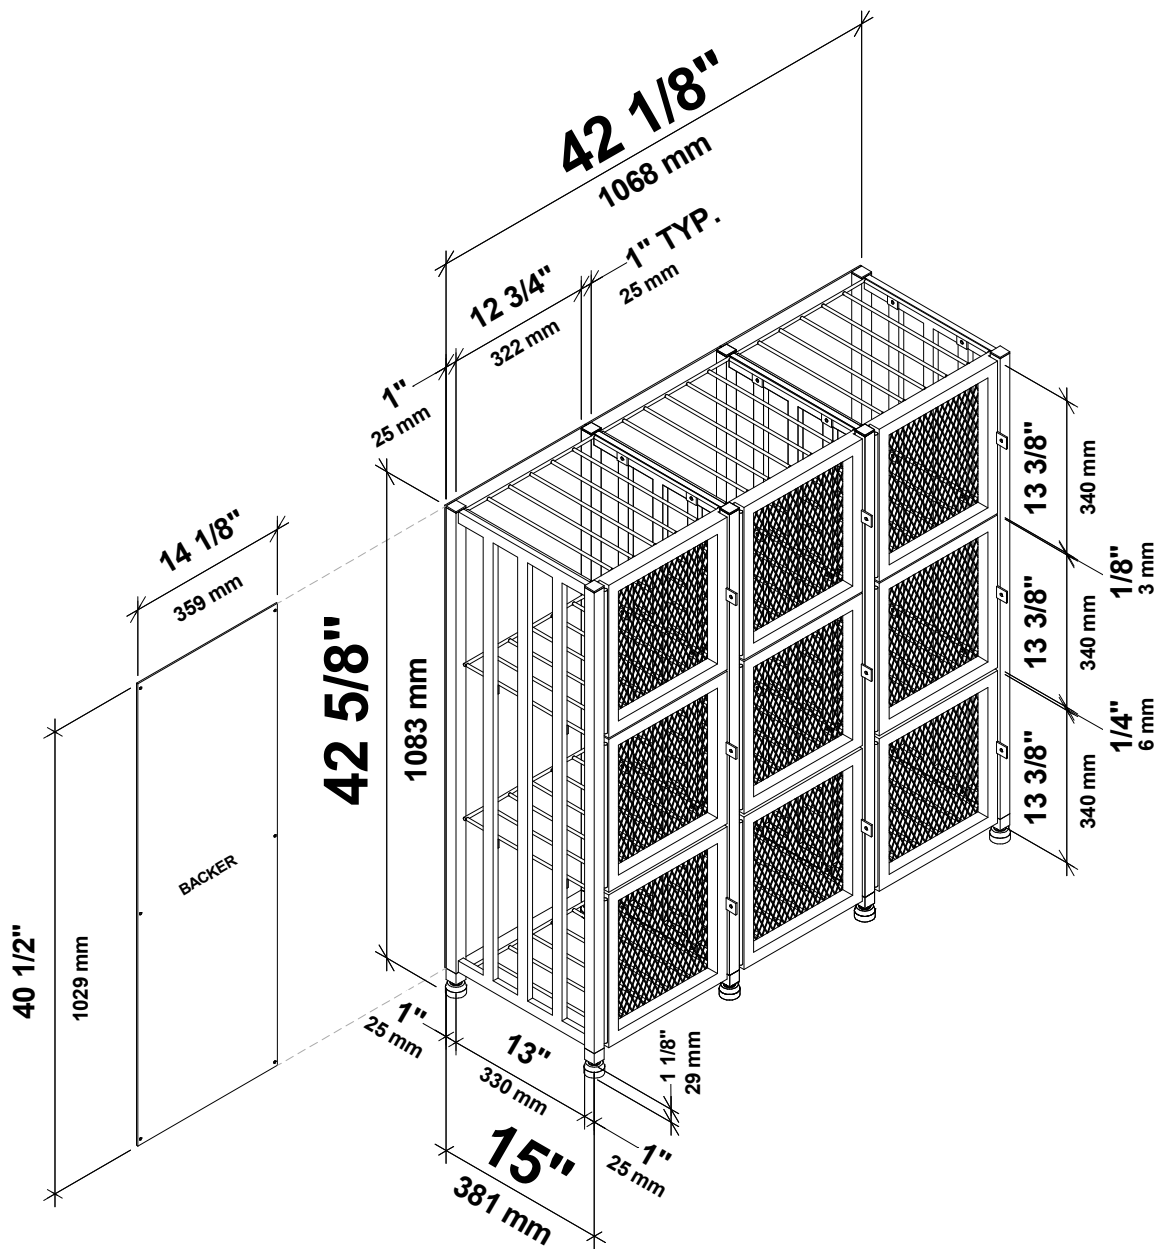

# Case & Crate Locker 3 x 3

Spec Sheet for CC2-Locker-S3 (144-bottle storage kit, Backer included)

**VINTAGEVIEW®**  
MOVING WINE STORAGE FORWARD

4690 Joliet St., Denver, CO 80239 | phone: 866.650.1500 | fax: 866.650.1501 | VintageView.com