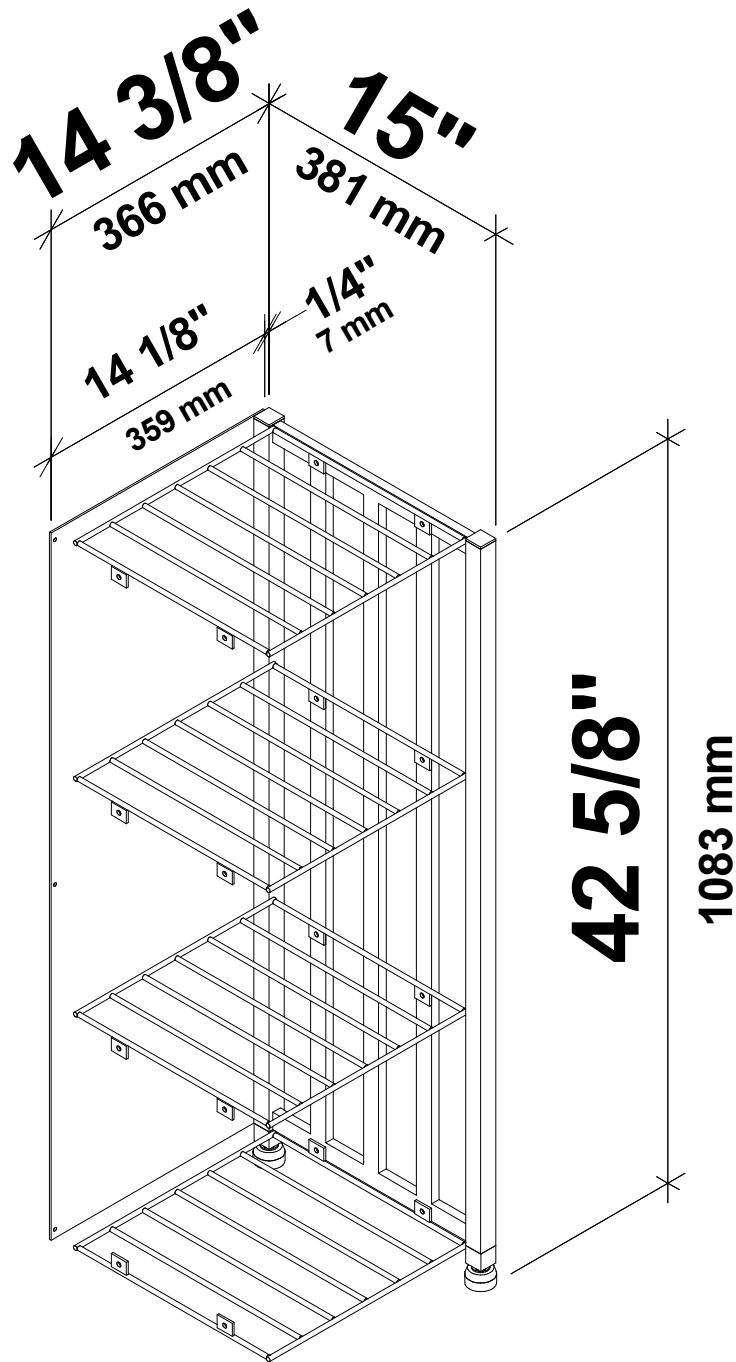

Case & Crate Bin 3 Extension

Spec Sheet for CC2-EXT-BIN-S (48-bottle extension unit, Backer not included)

VINTAGEVIEW®
MOVING WINE STORAGE FORWARD

4690 Joliet St., Denver, CO 80239 | phone: 866.650.1500 | fax: 866.650.1501 | VintageView.com