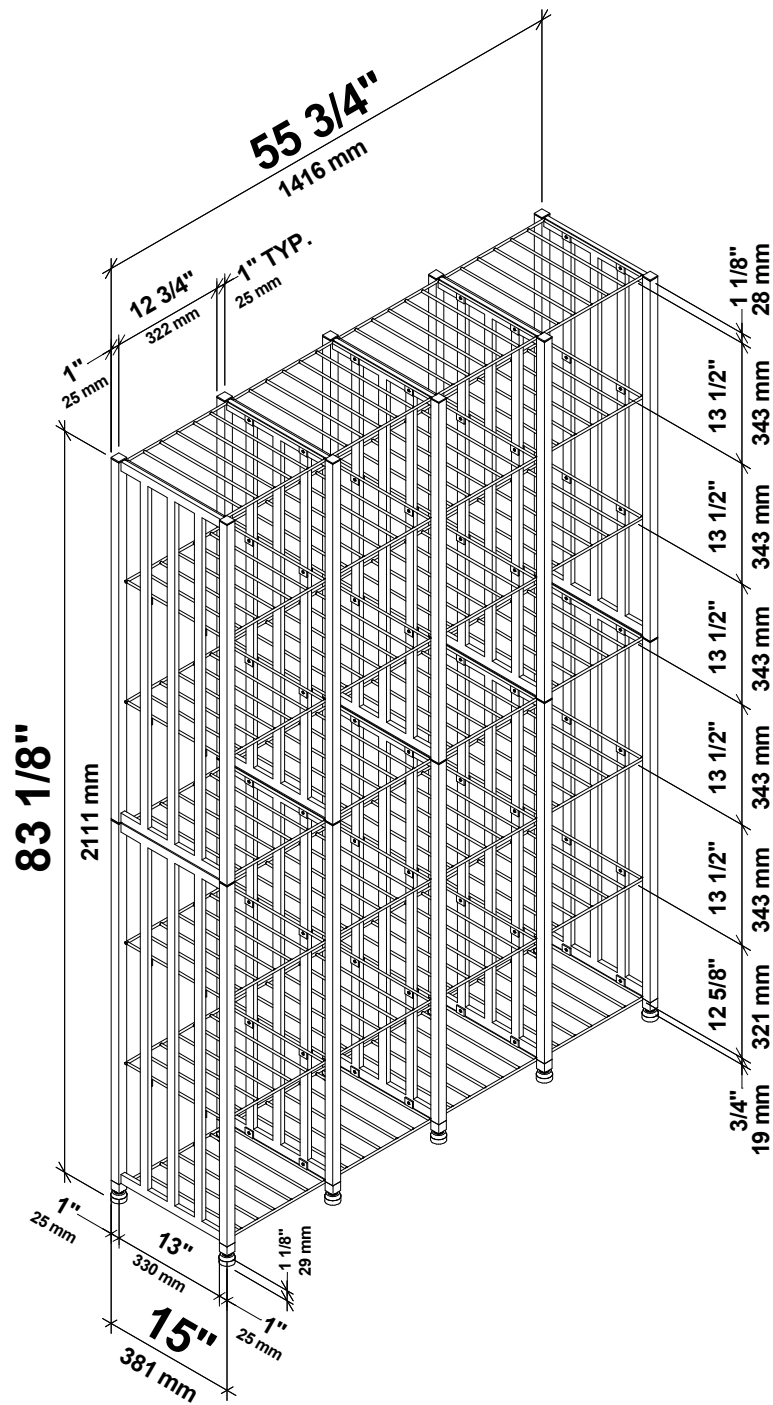

Case & Crate Bin 6 x 4

Spec Sheet for CC2-BIN-T4 (288-bottle storage unit, Backer included)

VINTAGEVIEW®
MOVING WINE STORAGE FORWARD

4690 Joliet St., Denver, CO 80239 | phone: 866.650.1500 | fax: 866.650.1501 | VintageView.com