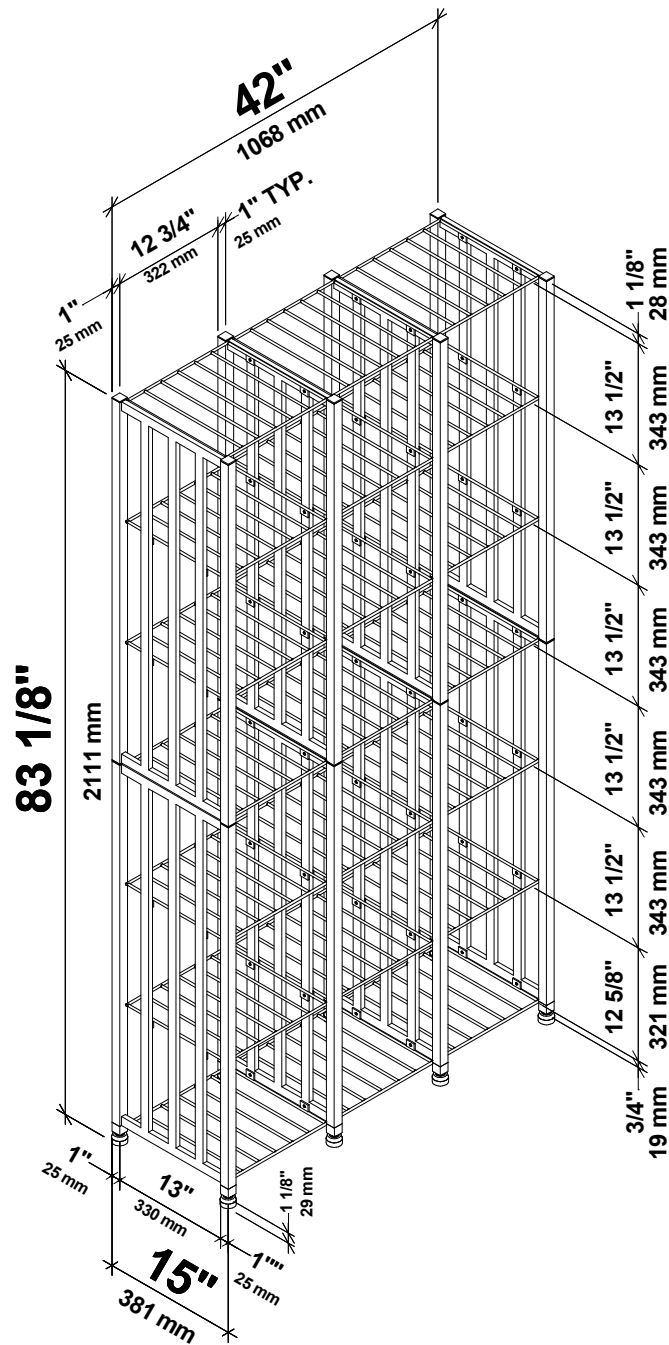

Case & Crate Bin 6 x 3

Spec Sheet for CC2-BIN-T3 (192-bottle storage unit, Backer included)

VINTAGEVIEW®
MOVING WINE STORAGE FORWARD

4690 Joliet St., Denver, CO 80239 | phone: 866.650.1500 | fax: 866.650.1501 | VintageView.com