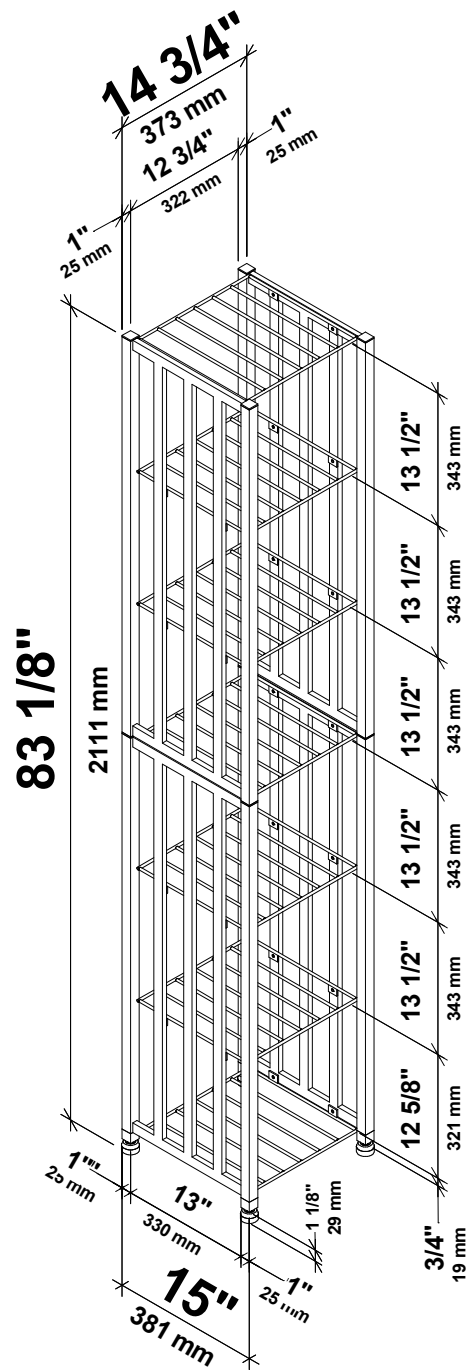

Case & Crate Bin 6

Spec Sheet for CC2-BIN-T (96-bottle storage unit, Backer included)

VINTAGEVIEW®
MOVING WINE STORAGE FORWARD

4690 Joliet St., Denver, CO 80239 | phone: 866.650.1500 | fax: 866.650.1501 | VintageView.com