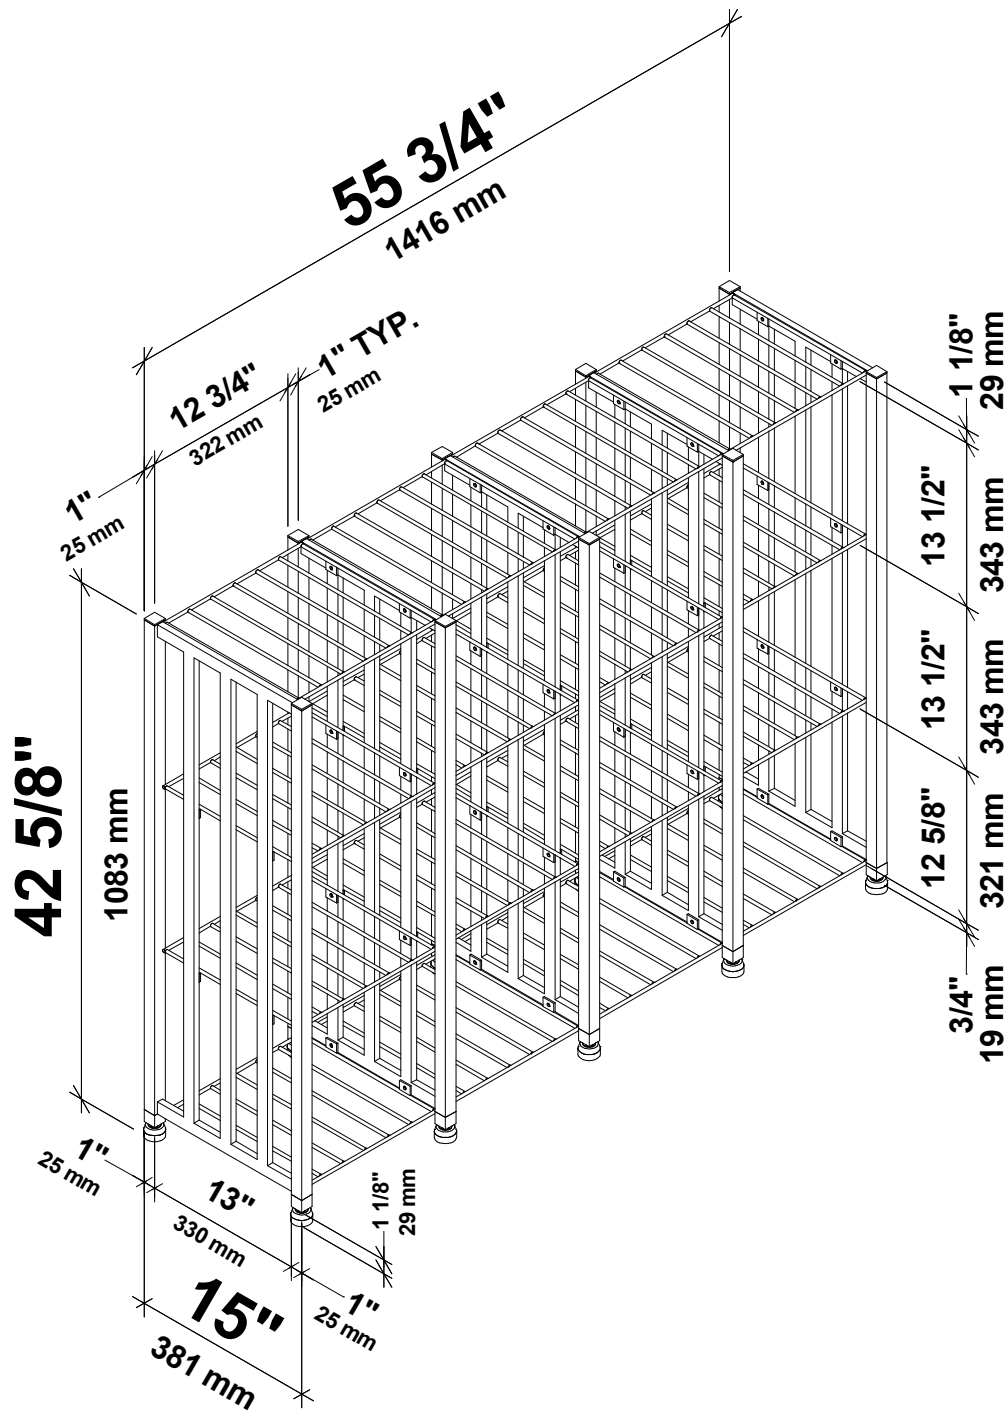

# Case & Crate Bin 3x4 Kit

Spec Sheet for CC2-BIN-S-4 (192-bottle wine storage kit, Backer included)

VINTAGEVIEW®  
MOVING WINE STORAGE FORWARD

4690 Joliet St., Denver, CO 80239 | phone: 866.650.1500 | fax: 866.650.1501 | [VintageView.com](http://VintageView.com)