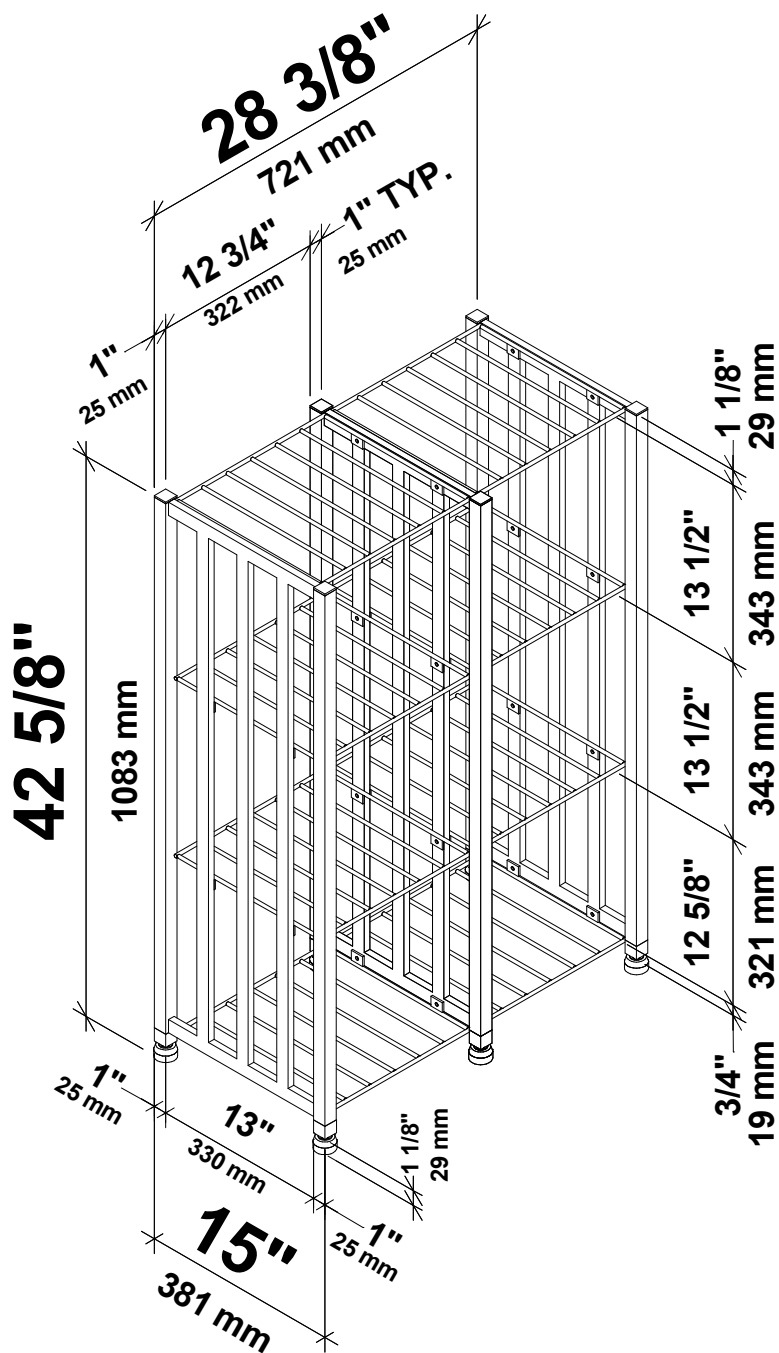

# Case & Crate Bin 3x2 Kit

Spec Sheet for CC2-BIN-S-2 (96-bottle wine storage kit, Backer included)

VINTAGEVIEW®  
MOVING WINE STORAGE FORWARD

4690 Joliet St., Denver, CO 80239 | phone: 866.650.1500 | fax: 866.650.1501 | [VintageView.com](http://VintageView.com)