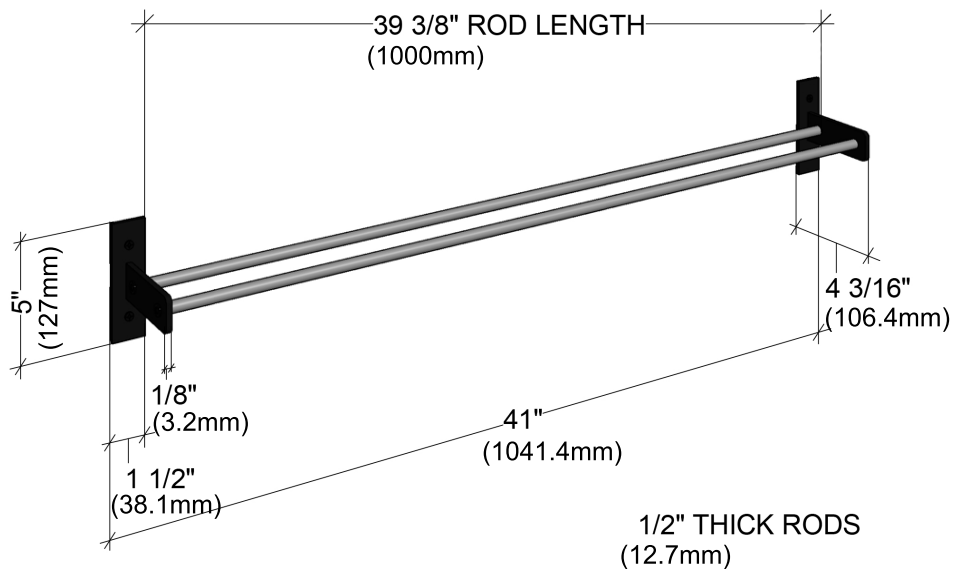

Evolution Shelf

Spec Sheet for (WW-SH-1D)

To complete shelf, snap to Wine Wall 5" (WW-051),
or any single bottle depth Wine Wall Racking

VINTAGEVIEW®
MOVING WINE STORAGE FORWARD

4690 Joliet St, Denver, CO 80239 | phone: 866.650.1500 | fax: 866.650.1501 | VintageView.com