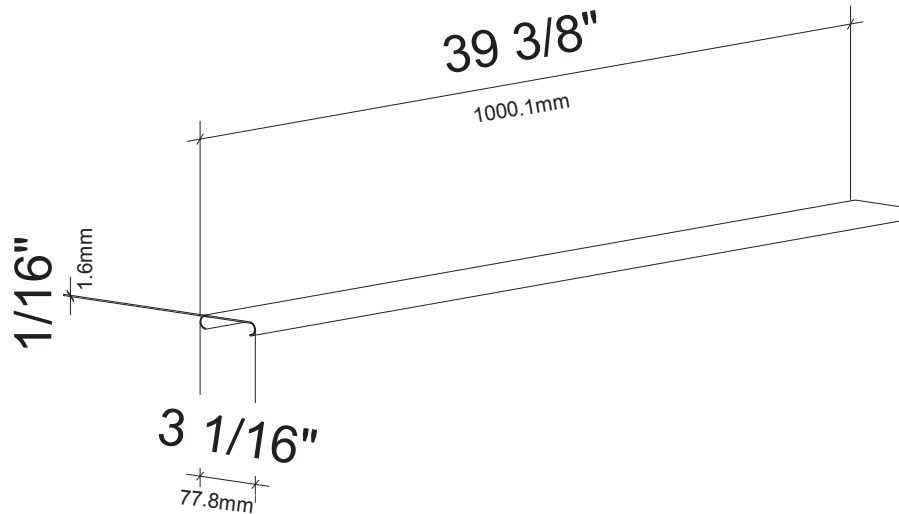

Evolution Shelf

Spec Sheet for (WW-SH-1D)

To complete shelf, snap to Wine Wall 5" (WW-051),
or any single bottle depth Wine Wall Racking

VINTAGEVIEW®
MOVING WINE STORAGE FORWARD

4690 Joliet St, Denver, CO 80239 | phone: 866.650.1500 | fax: 866.650.1501 | VintageView.com