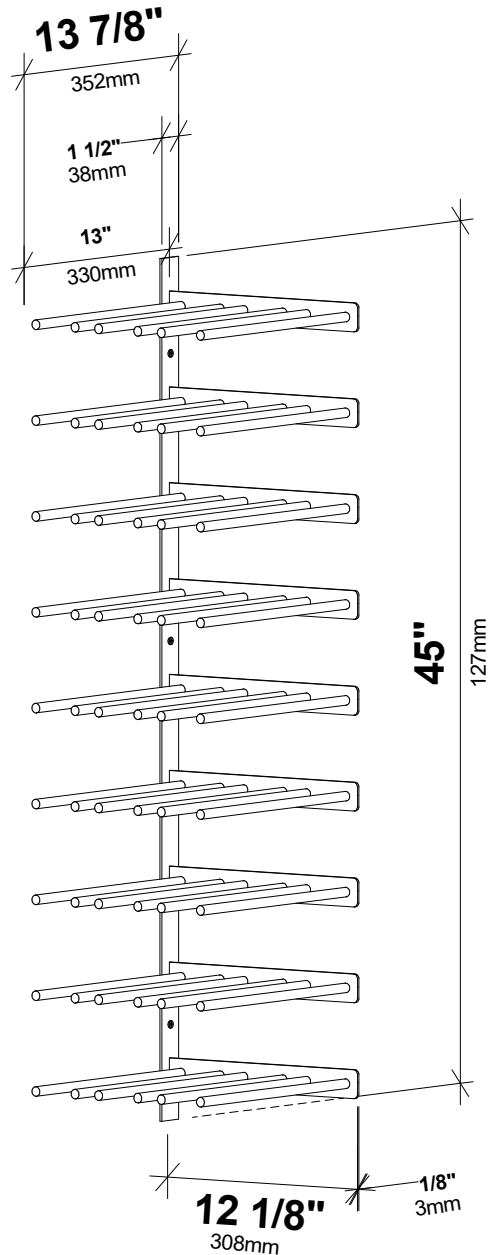

Evolution Wine Wall Ext 45 1C

Spec Sheet for WW-EX453-1C (27-bottle extension, additional purchase required)

VINTAGEVIEW[®]
MOVING WINE STORAGE FORWARD

4690 Joliet St., Denver, CO 80239 | phone: 866.650.1500 | fax: 866.650.1501 | VintageView.com