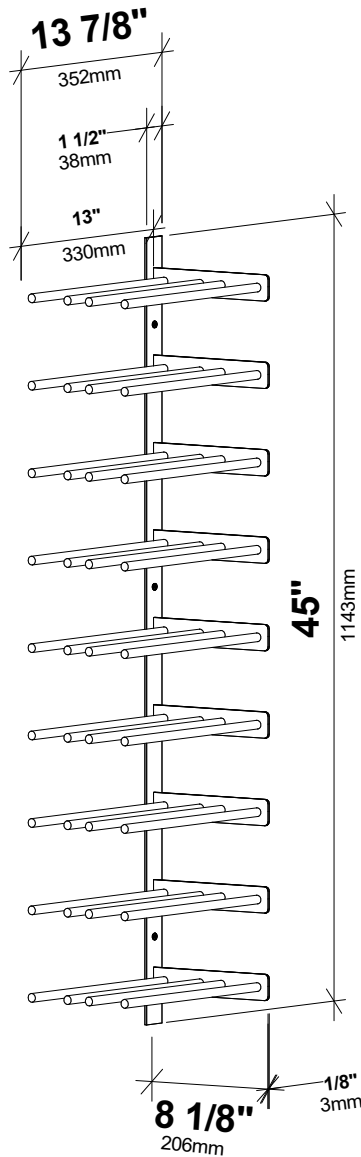

Evolution Wine Wall 45 1C Extension

Spec Sheet for WW-EX452-1C (18-bottle extension, additional purchase required)

VINTAGEVIEW[®]
MOVING WINE STORAGE FORWARD

4690 Joliet St., Denver, CO 80239 | phone: 866.650.1500 | fax: 866.650.1501 | VintageView.com