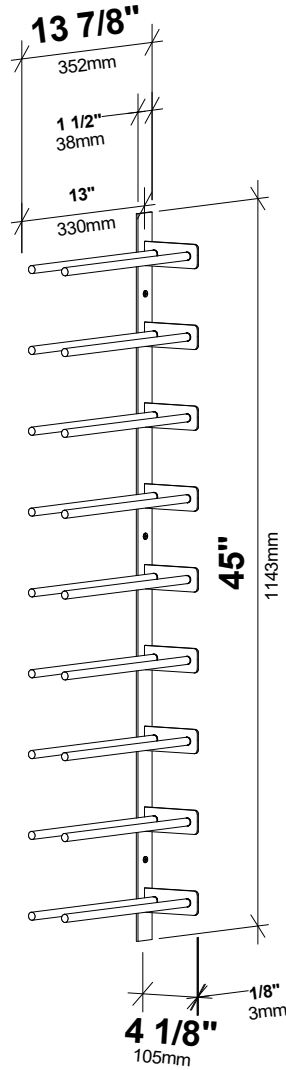

# Evolution Wine Wall Ext 45 1C

Spec Sheet for WW-EX451-1C (9-bottle extension, additional purchase required)

VINTAGEVIEW<sup>®</sup>  
MOVING WINE STORAGE FORWARD

4690 Joliet St., Denver, CO 80239 | phone: 866.650.1500 | fax: 866.650.1501 | [VintageView.com](http://VintageView.com)