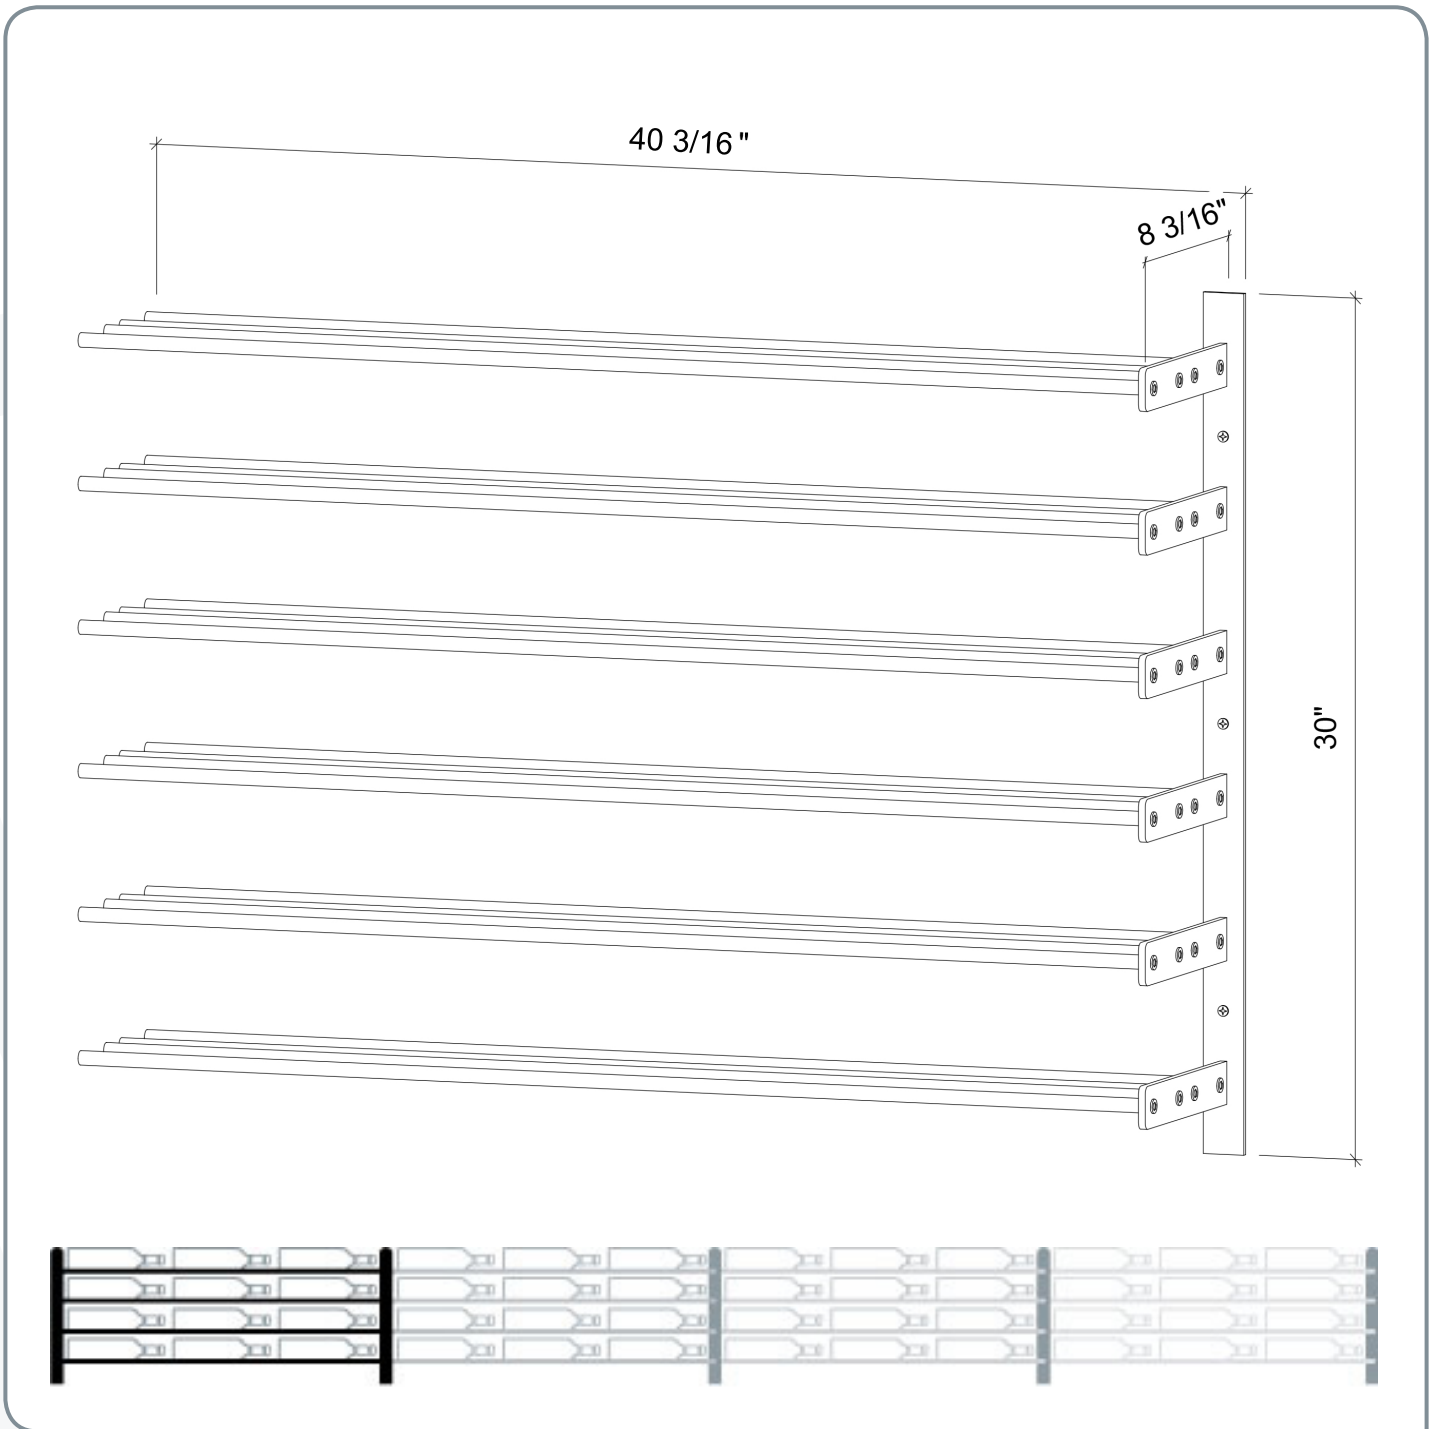

Evolution Wine Wall 30" Extension

Spec Sheet for (WW-EX302)

VINTAGEVIEW®
MOVING WINE STORAGE FORWARD

4690 Joliet St, Denver, CO 80239 | phone: 866.650.1500 | fax: 866.650.1501 | VintageView.com

For product warranty information, please visit vintageview.com/warranty