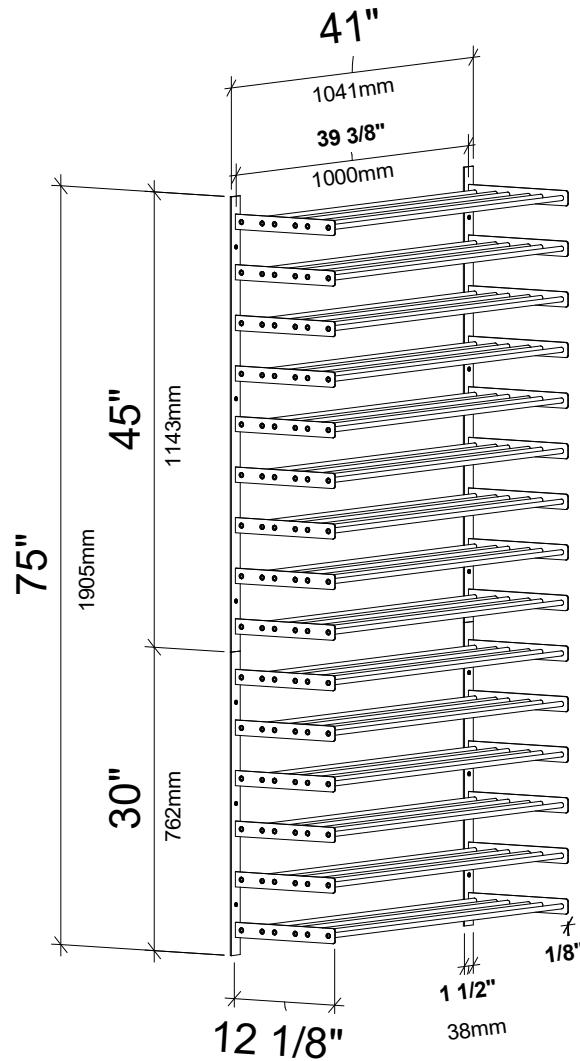

# Evolution Wine Wall 75" 3C Kit

Spec Sheet for WW-753 (135-bottle wine rack kit)

Features two (2) wine racks alligned on top of each other.

VINTAGEVIEW®  
MOVING WINE STORAGE FORWARD

4690 Joliet St., Denver, CO 80239 | phone: 866.650.1500 | fax: 866.650.1501 | [VintageView.com](http://VintageView.com)