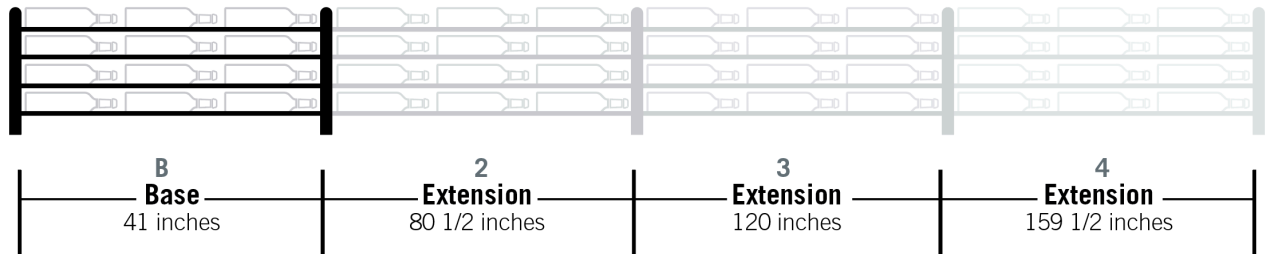

# Evolution Wine Wall 75" 3C Kit

Spec Sheet for WW-753 (135-bottle wine rack kit)

Features two (2) wine racks alligned on top of each other.

VINTAGEVIEW®  
MOVING WINE STORAGE FORWARD

4690 Joliet St., Denver, CO 80239 | phone: 866.650.1500 | fax: 866.650.1501 | [VintageView.com](http://VintageView.com)