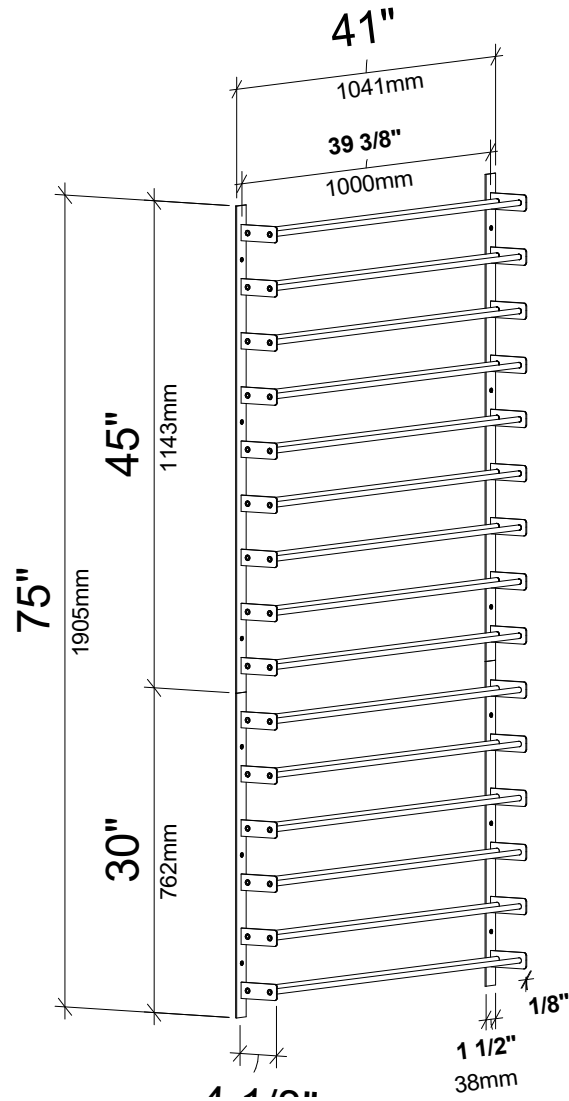

Evolution Wine Wall 75" Wine Rack Kit

Spec Sheet for (WW-751) 45-bottle wine rack kit

!!!CONTAINS TWO WINE RACKS!!!

EXTENSIONS...

Evolution Wine Wall Extensions share one support and add an additional, 40-1/4" column.