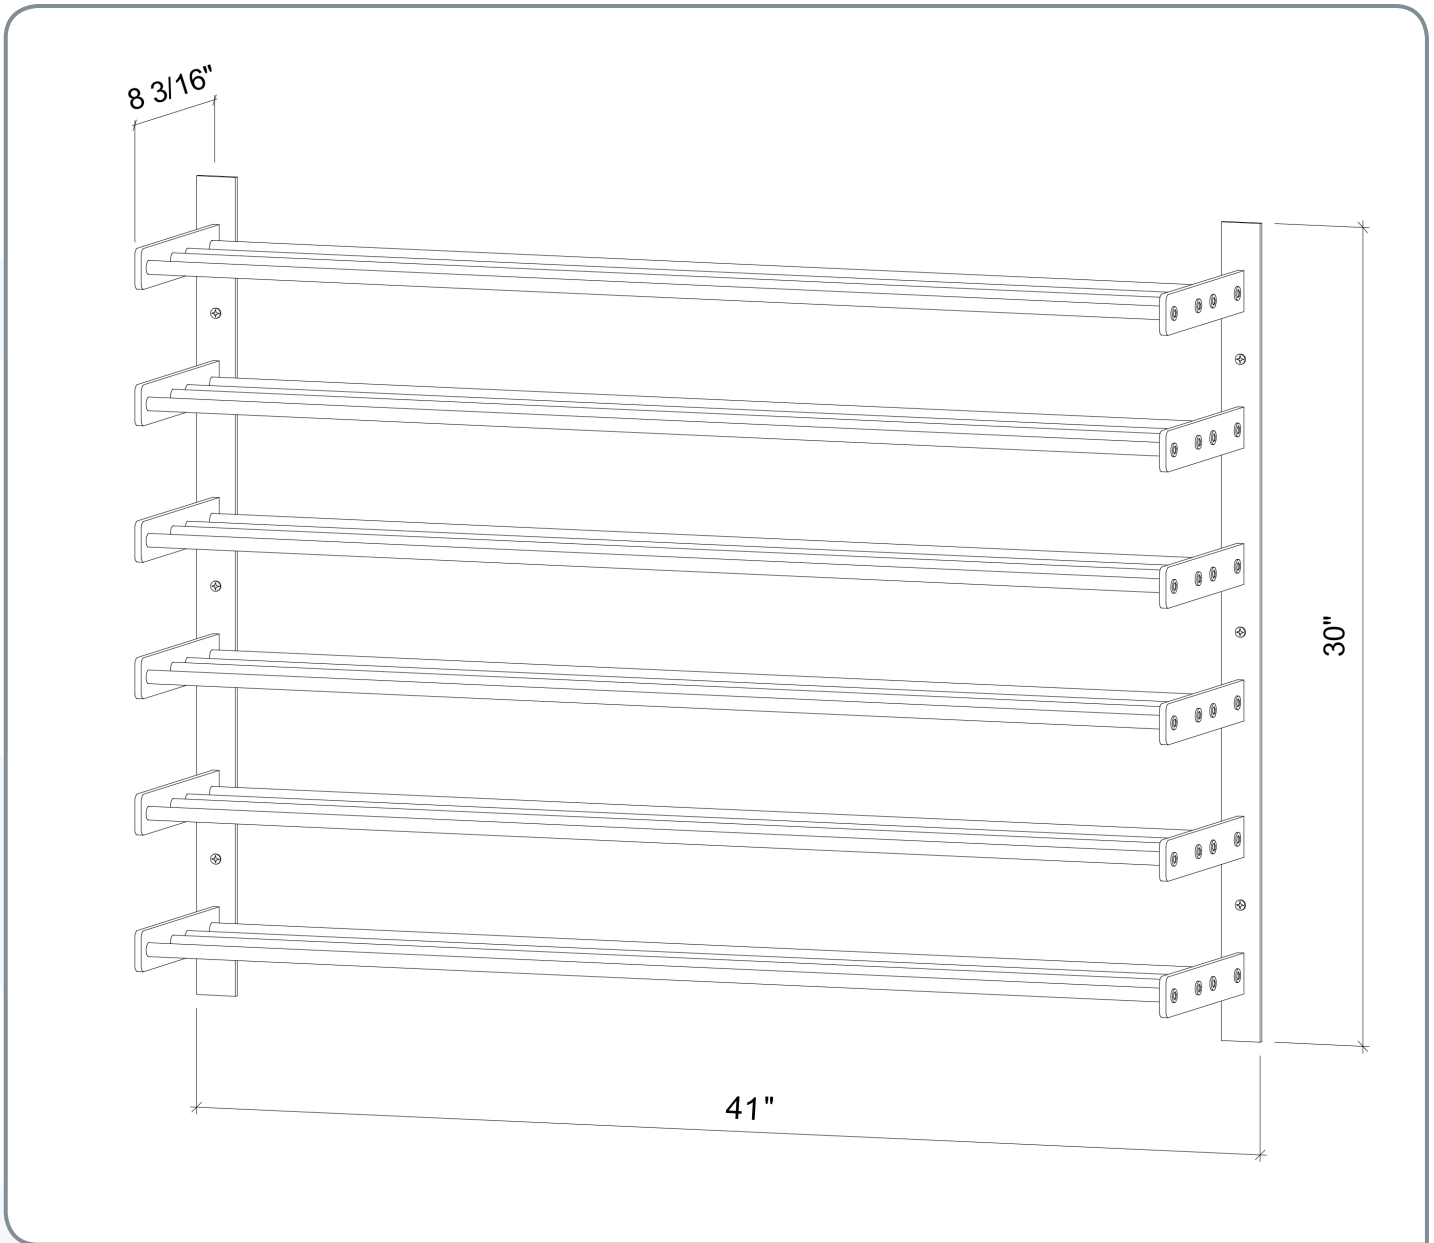

Evolution Wine Wall 30"

Spec Sheet for (WW-302)

VINTAGEVIEW[®]
MOVING WINE STORAGE FORWARD

4690 Joliet St, Denver, CO 80239 | phone: 866.650.1500 | fax: 866.650.1501 | VintageView.com

For product warranty information, please visit vintageview.com/warranty