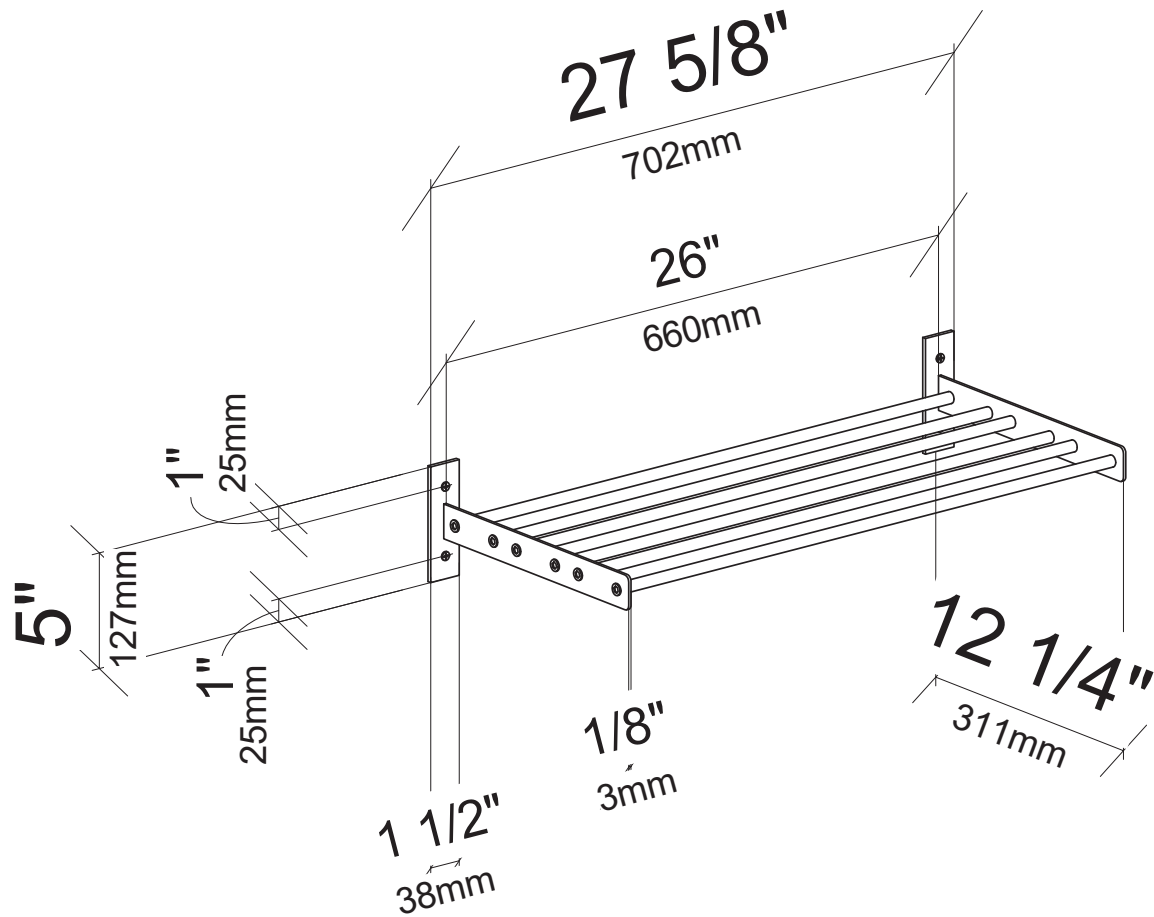

Evolution Wine Wall 5 2C

Spec Sheet for WW-053-2C (6-bottle wine rack)

VINTAGEVIEW®
MOVING WINE STORAGE FORWARD

4690 Joliet St., Denver, CO 80239 | phone: 866.650.1500 | fax: 866.650.1501 | VintageView.com