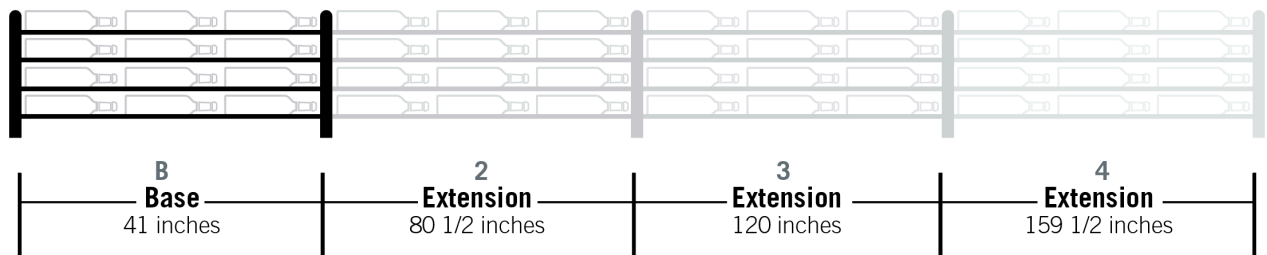

Evolution Wine Wall 5 3C

Spec Sheet for WW-052 (2-bottle wine rack)

VINTAGEVIEW®
MOVING WINE STORAGE FORWARD

4690 Joliet St., Denver, CO 80239 | phone: 866.650.1500 | fax: 866.650.1501 | VintageView.com

For product warranty information, please visit vintageview.com/warranty