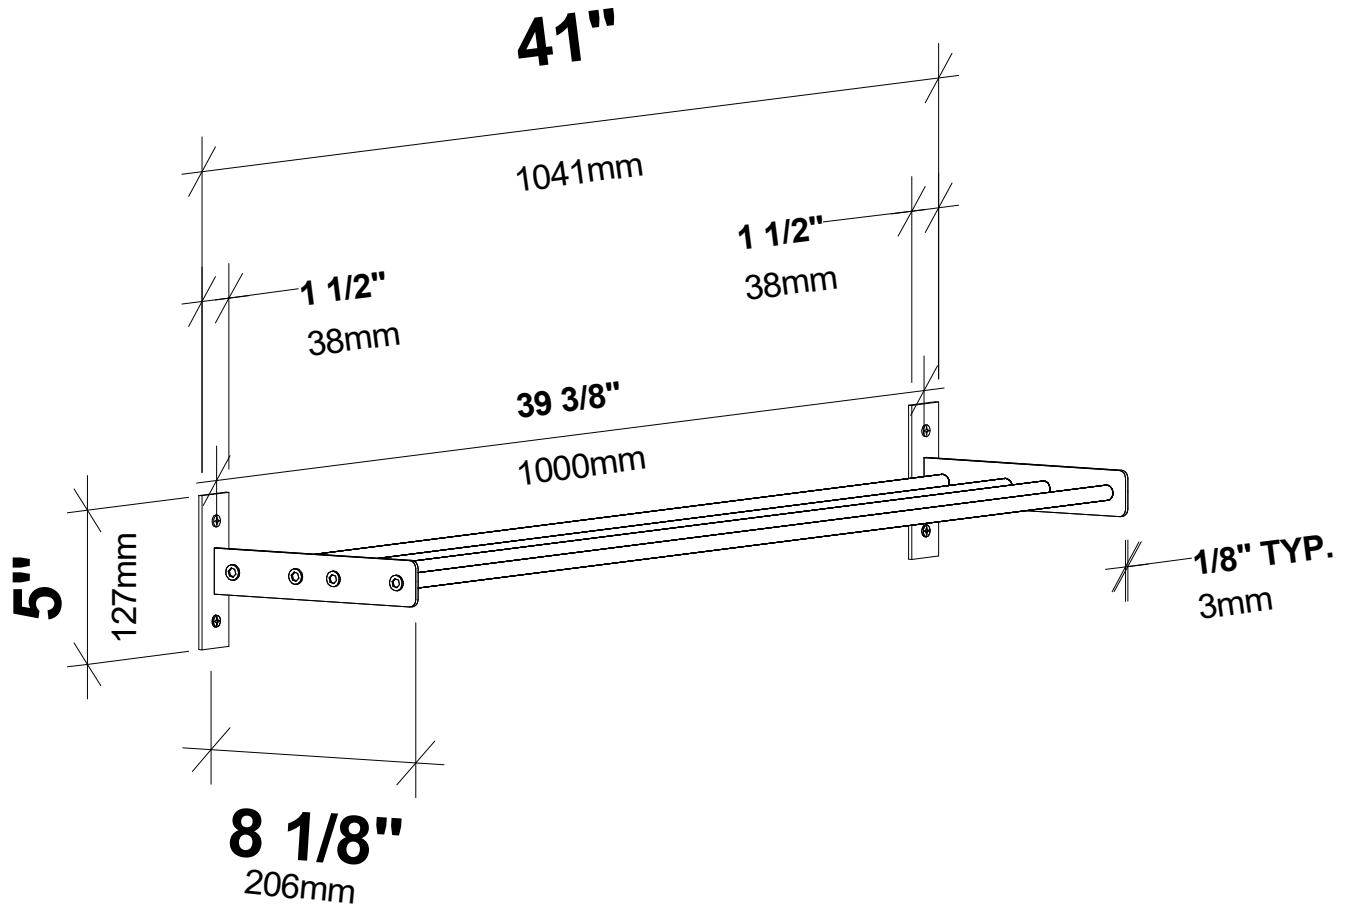

Evolution Wine Wall 5 3C

Spec Sheet for WW-052 (2-bottle wine rack)

VINTAGEVIEW®
MOVING WINE STORAGE FORWARD

4690 Joliet St., Denver, CO 80239 | phone: 866.650.1500 | fax: 866.650.1501 | VintageView.com

For product warranty information, please visit vintageview.com/warranty