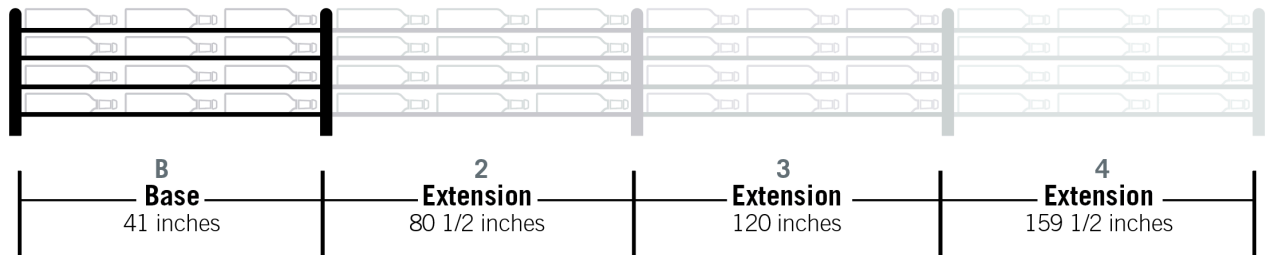

Evolution Wine Wall 5 3C

Spec Sheet for WW-051 (3-bottle wine rack)

VINTAGEVIEW®
MOVING WINE STORAGE FORWARD

4690 Joliet St., Denver, CO 80239 | phone: 866.650.1500 | fax: 866.650.1501 | VintageView.com

For product warranty information, please visit vintageview.com/warranty