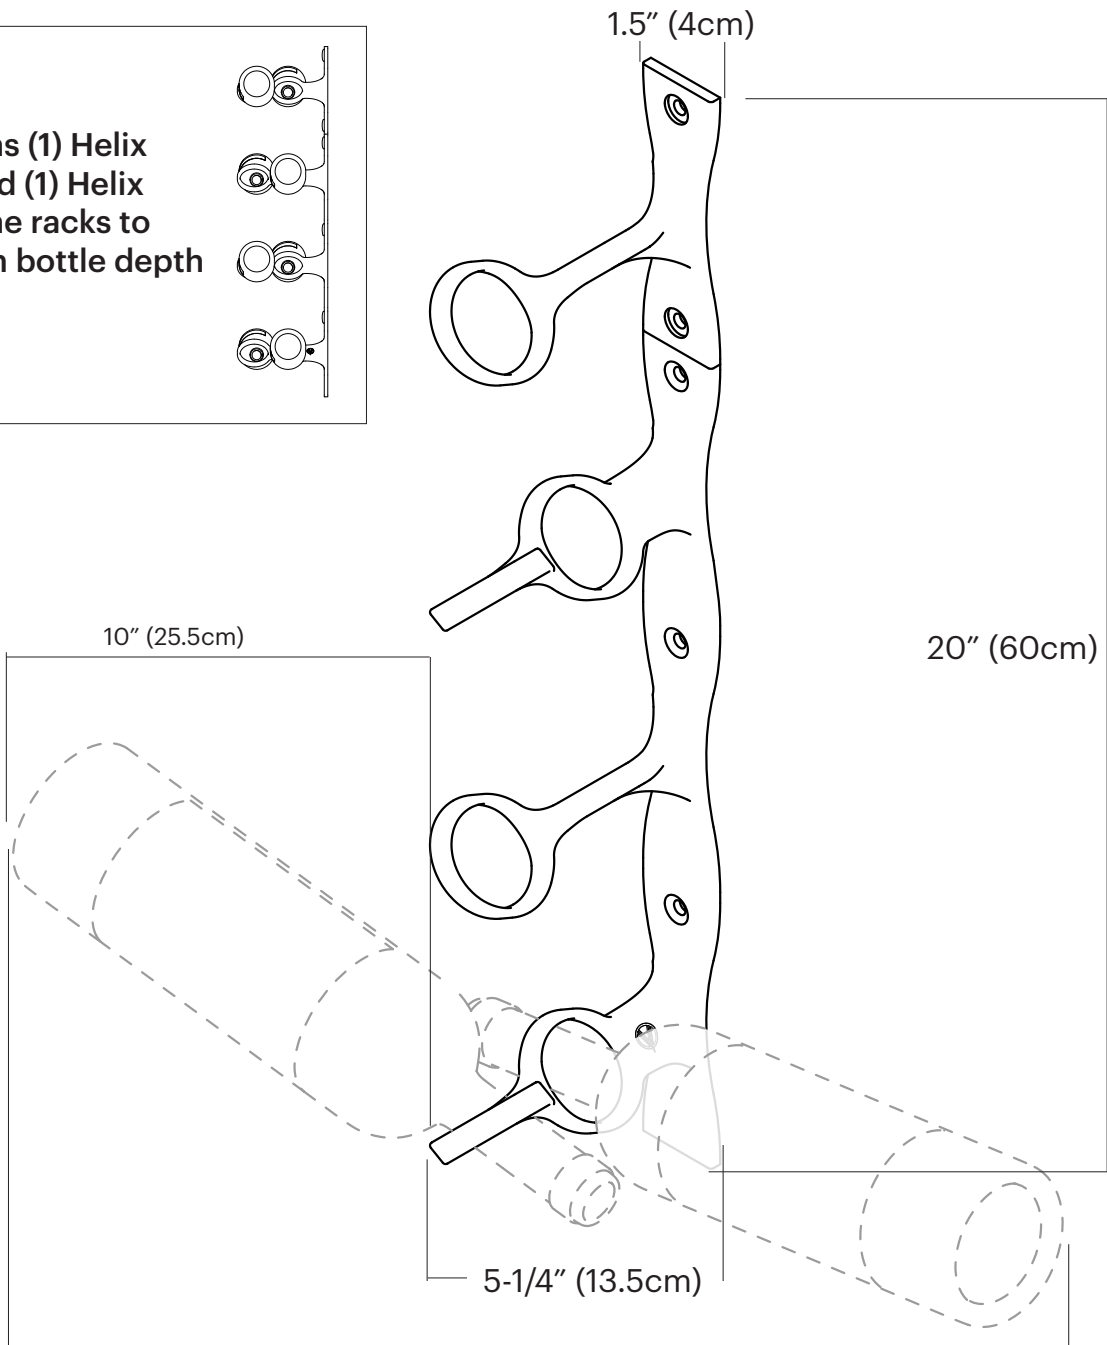

R Series Helix Dual 20

Spec Sheet for HX-20-M (8-bottle wall mounted wine rack)

Contains (1) Helix 15DR and (1) Helix 5 DL wine racks to maintain bottle depth pattern.

21" (53.5cm) with bottles

VINTAGEVIEW[®]
MOVING WINE STORAGE FORWARD