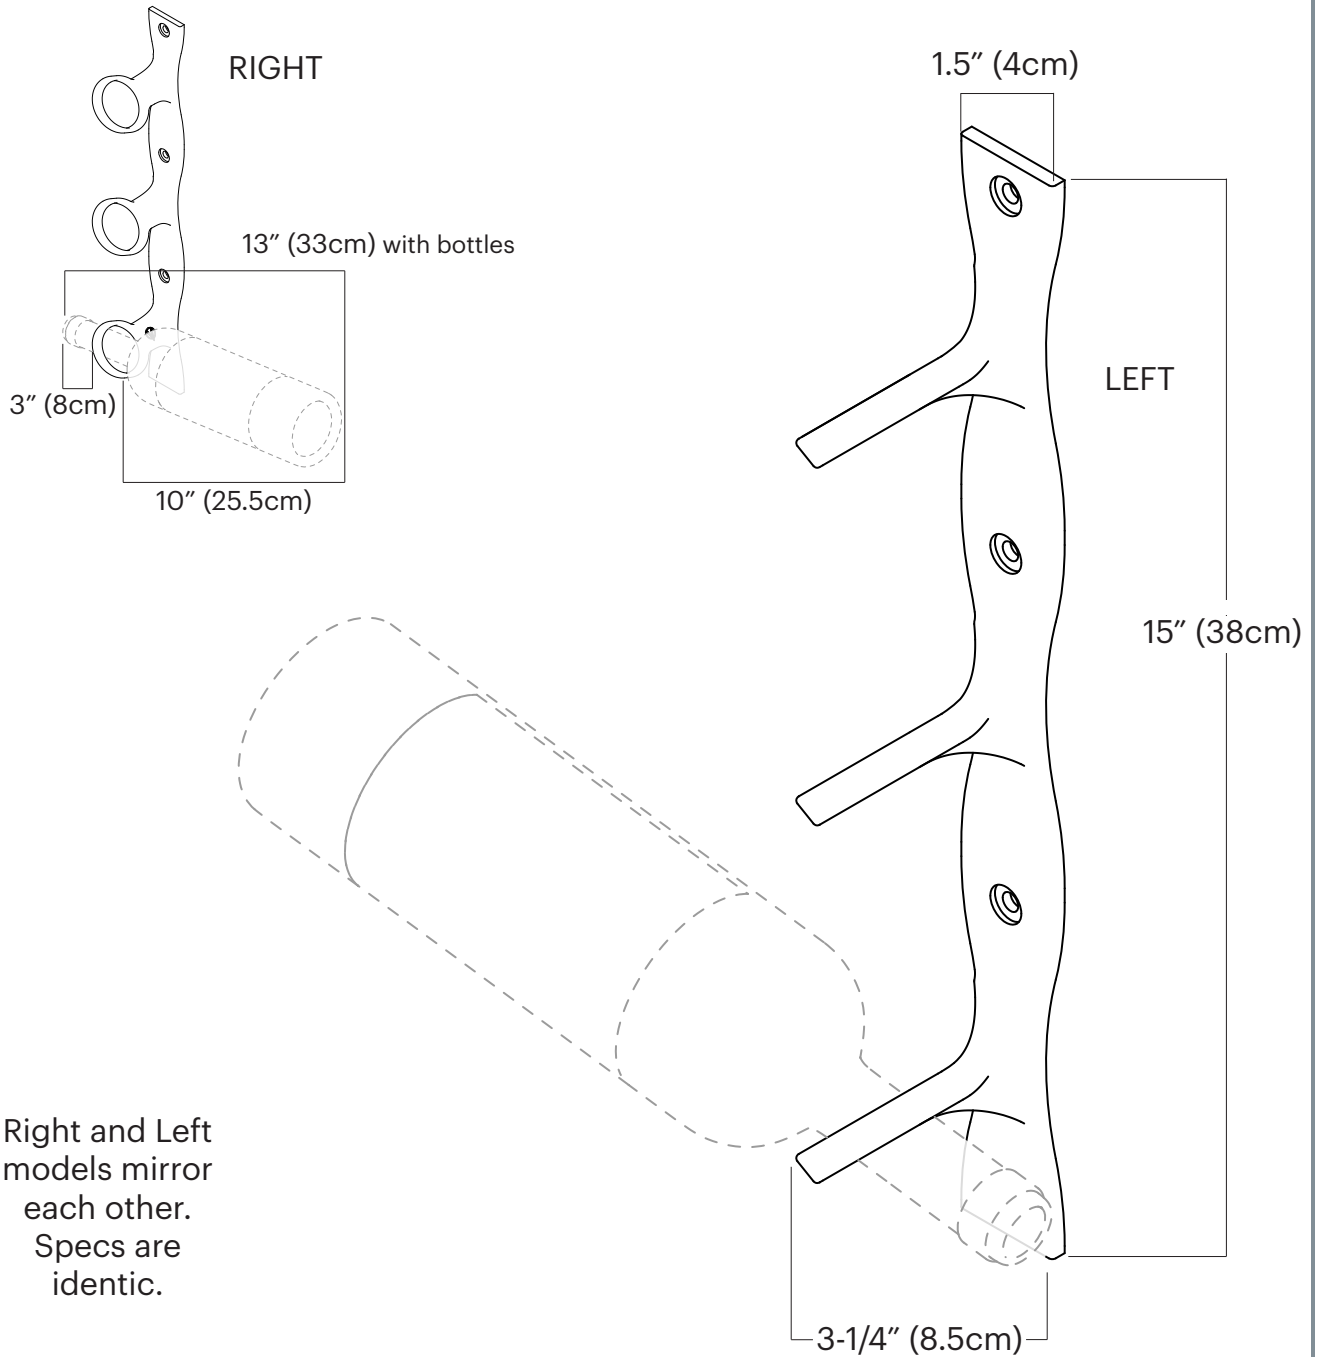

# R Series Helix Single 15

Spec Sheet for HX-15-x (3-bottle wall mounted wine rack)

Right and Left models mirror each other. Specs are identical.

VINTAGEVIEW<sup>®</sup>  
MOVING WINE STORAGE FORWARD

4690 Joliet St., Denver, CO 80239 | phone: 866.650.1500 | fax: 866.650.1501 | [VintageView.com](http://VintageView.com)