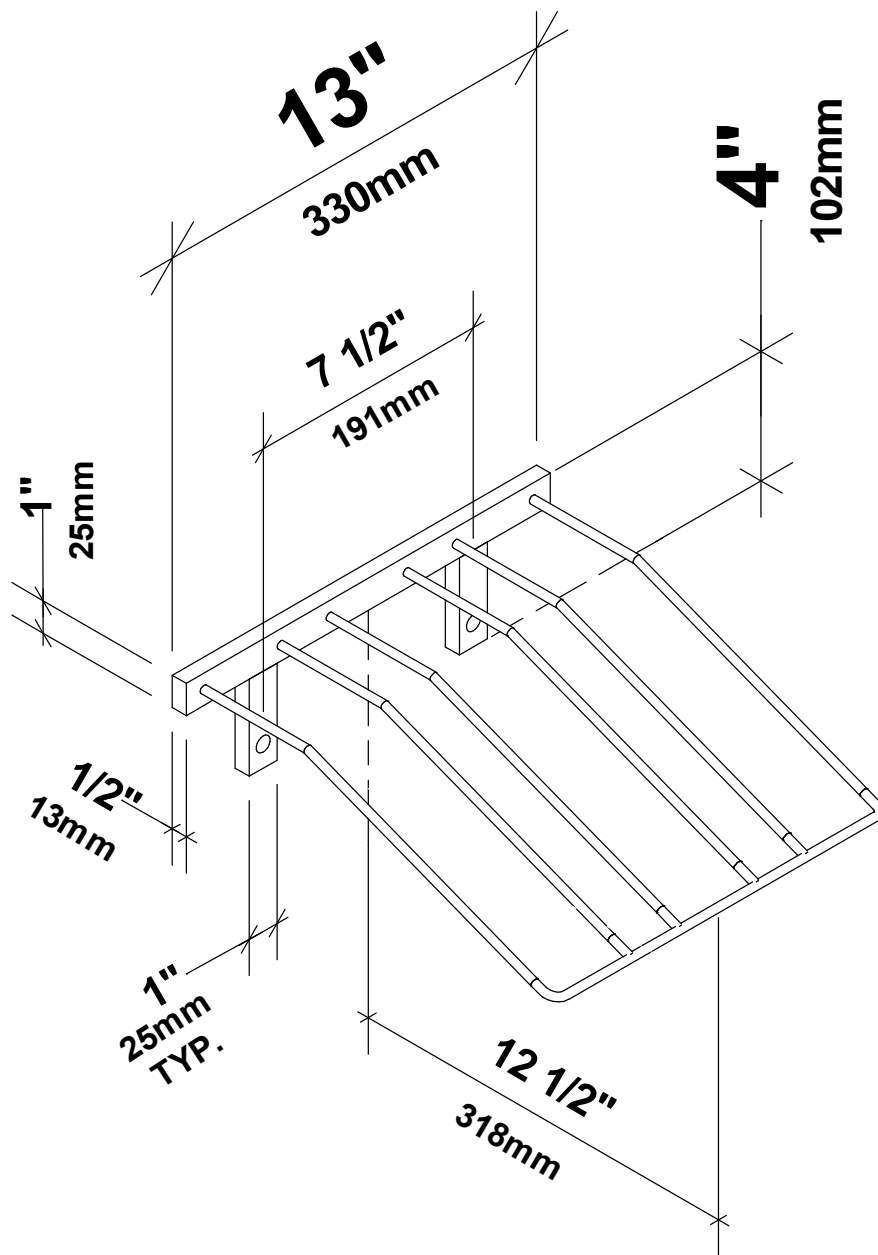

W Series Presentation Row 1C

Spec Sheet for (WS-PR-1C) 3-bottle wine rack

VINTAGEVIEW®
MOVING WINE STORAGE FORWARD

4690 Joliet St., Denver, CO 80239 | phone: 866.650.1500 | fax: 866.650.1501 | VintageView.com