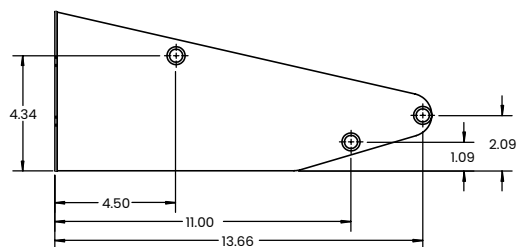

ULTRA DISPLAY ROW

Angled (Label-Out)

FEATURES

- + Modern, sleek design makes any area organized and aesthetically pleasing.
- + Designed to hold bottle securely in place and allows wine label to be viewed optimally.
- + Wall-mounted wine rack that is easy to install and includes mounting hardware.
- + Scratch and mar resistant.
- + 3FT supports 12, 4FT supports 16 bottles.
- + CAD blocks available.

FINISH OPTIONS

Matte
Black

3 FOOT

ROD POSITIONS, DISPLAY BRACKET 1
REMOVED FOR CLARITY

ULTRA DISPLAY ROW

Angled (Label-Out)

4 FOOT

ROD POSITIONS, DISPLAY BRACKET 1
REMOVED FOR CLARITY