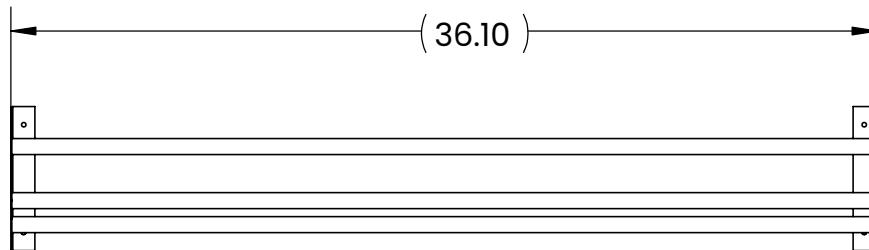

ULTRA DISPLAY ROW

Angled (Label-Out)

FEATURES

- + Modern, sleek design makes any area organized and aesthetically pleasing.
- + Designed to hold bottle securely in place and allows wine label to be viewed optimally.
- + Wall-mounted wine rack that is easy to install and includes mounting hardware.
- + Scratch and mar resistant.
- + 3FT supports 12, 4FT supports 16 bottles.
- + CAD blocks available.

FINISH OPTIONS

Matte
Black

3 FOOT

ROD POSITIONS, DISPLAY BRACKET 1
REMOVED FOR CLARITY

ULTRA DISPLAY ROW

Angled (Label-Out)

4 FOOT

ROD POSITIONS, DISPLAY BRACKET 1
REMOVED FOR CLARITY