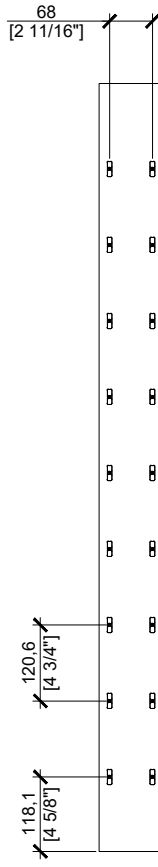

COPYRIGHT RESERVED: This drawing proposal and design are to remain the property of DAINTREE INDUSTRIES LTD.

Project:

LIQUID SYSTEMS CLASSIC 4FT

Drawing:

TRIPLE DEPTH - 27 BOTTLE DISPLAY

Date

Issue/Revision

Scale:

1" = 1'-0"

Date:

24.APR.2020

Drawing No:

SD1.0

TOP

FRONT

SIDE

MOUNTING LOCATIONS