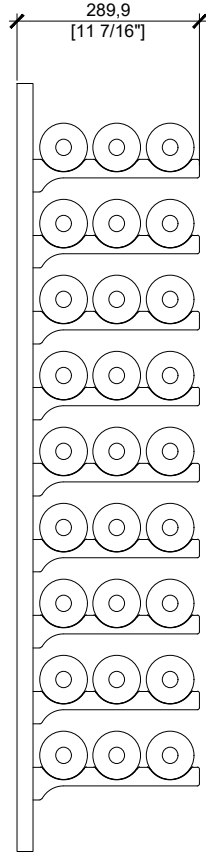

COPYRIGHT RESERVED: This drawing proposal and design are to remain the property of DAINTREE INDUSTRIES LTD.

Project:

LIQUID SYSTEMS CLASSIC 4FT

Drawing:

TRIPLE DEPTH - 27 BOTTLE DISPLAY

Date

Issue/Revision

Scale:

1" = 1'-0"

Date:

24.APR.2020

Drawing No:

SD1.0

TOP

FRONT

SIDE

MOUNTING LOCATIONS