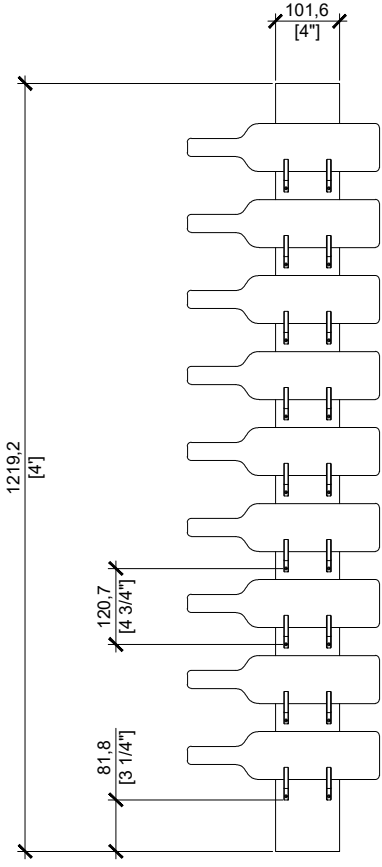

COPYRIGHT RESERVED: This drawing proposal and design are to remain the property of DAINTREE INDUSTRIES LTD.

Project:

LIQUID SYSTEMS CLASSIC 4FT

Drawing:

TRIPLE DEPTH - 27 BOTTLE DISPLAY

Date

Issue/Revision

Scale:

1" = 1'-0"

Date:

24.APR.2020

Drawing No:

SD1.0

TOP

FRONT

SIDE

MOUNTING LOCATIONS