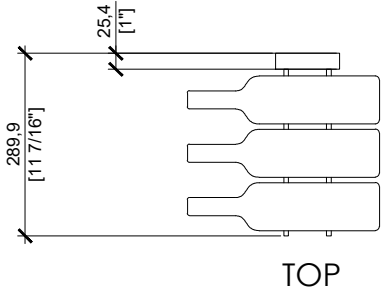

COPYRIGHT RESERVED: This drawing proposal and design are to remain the property of DAINTREE INDUSTRIES LTD.

Project:

LIQUID SYSTEMS CLASSIC 4FT

Drawing:

TRIPLE DEPTH - 27 BOTTLE DISPLAY

Date

Issue/Revision

Scale:

1" = 1'-0"

Date:

24.APR.2020

Drawing No:

SD1.0

TOP

FRONT

SIDE