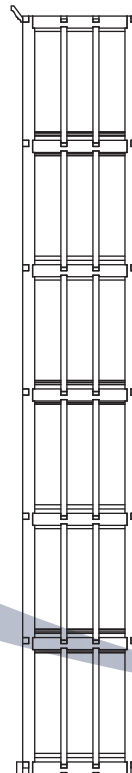

DOUBLE COLUMN DIAMOND BIN

HEIGHT: 83 7/8"

WIDTH: 28 1/4"

DEPTH: 12 5/8"

Bottle Cap.: 144 btls