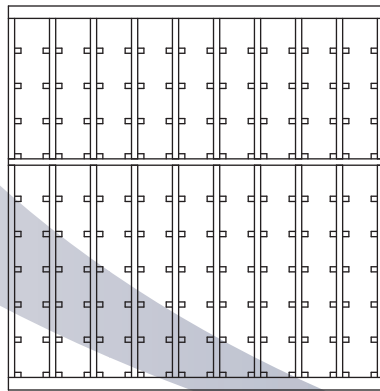

750ml 9 COLUMN ½ HEIGHT RACK

HEIGHT: 41 1/4"

WIDTH: 40 3/8"

DEPTH: 13 3/8"

*Bottle Cap.: 90 btls
Counter top included.*