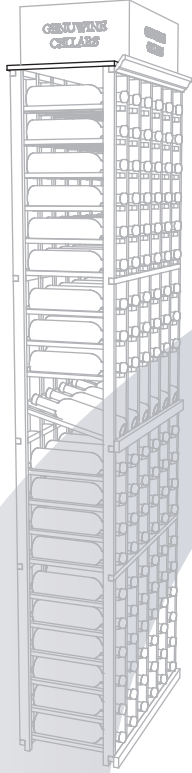

### 1.5L SINGLE COLUMN RACK

**HEIGHT:** 83 7/8"

**WIDTH:** 5 7/8"

**DEPTH:** 13 3/8"

*Bottle Cap.: 17 btl*

**CROWN MOULD**

**CROWN MOULD**

**LENGTH:** 84"

**HEIGHT:** 1 3/4"

**DEPTH:** 1 1/4"

**BASE MOULD**

**BASE MOULD**

**LENGTH:** 84"

**HEIGHT:** 1 3/8"

**HEIGHT:** 2"

**HEIGHT:** 3"

**DEPTH:** 5/8"

**FILLER**

**FILLER**

**LENGTH:** 84"

**HEIGHT:** 4"

**DEPTH:** 5/8"

CROWN SHELF

SIDE VIEW

FRONT VIEW

HEIGHT: 3/4"

WIDTH: Depending  
On Module

DEPTH: 13 1/8"