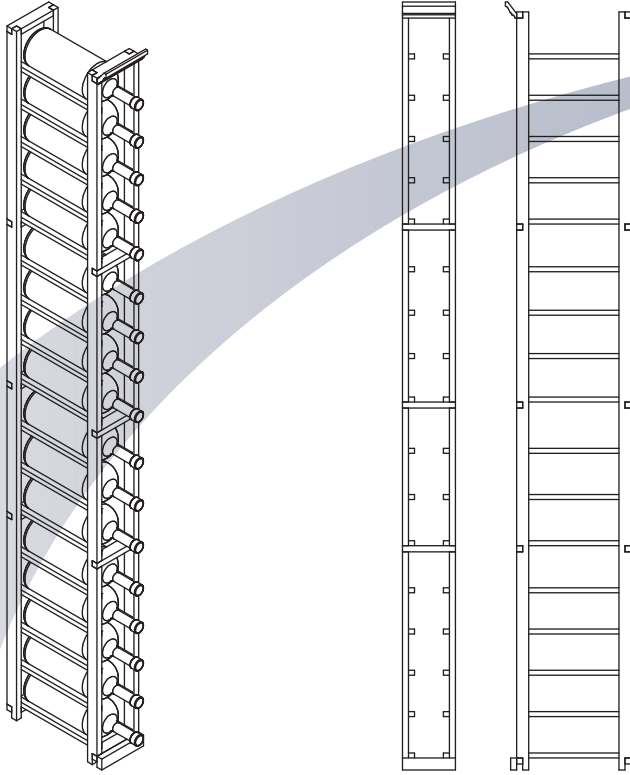

**GenuwineCellars**  
the future of tradition

Elite Kit Rack Edition

375ml SINGLE COLUMN RACK

**HEIGHT:** 83 7/8"

**WIDTH:** 4 1/4"

**DEPTH:** 13 3/8"

*Bottle Cap.: 25 btls*

750ml SINGLE COLUMN RACK

**HEIGHT:** 83 7/8"

**WIDTH:** 5 1/8"

**DEPTH:** 13 3/8"

*Bottle Cap.: 20 btls*

### 1.5L SINGLE COLUMN RACK

**HEIGHT:** 83 7/8"

**WIDTH:** 5 7/8"

**DEPTH:** 13 3/8"

*Bottle Cap.: 17 btl*