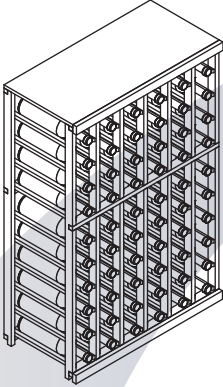

### 750ml 3 COLUMN RACK

**HEIGHT:** 83 7/8"

**WIDTH:** 13 7/8"

**DEPTH:** 13 3/8"

*Bottle Cap.: 60 btl*

**750ml 6 COLUMN RACK**

**HEIGHT:** 83 7/8"

**WIDTH:** 27 1/8"

**DEPTH:** 13 3/8"

*Bottle Cap.: 120 btl*

**750ml 9 COLUMN RACK**

**HEIGHT:** 83 7/8"

**WIDTH:** 40 3/8"

**DEPTH:** 13 3/8"

*Bottle Cap.: 180 btl*

750ml 6 COLUMN ½ HEIGHT RACK

**HEIGHT:** 41 1/4"

**WIDTH:** 27 1/8"

**DEPTH:** 13 3/8"

*Bottle Cap.: 60 btls  
Counter top included.*

750ml 9 COLUMN ½ HEIGHT RACK

**HEIGHT:** 41 1/4"

**WIDTH:** 40 3/8"

**DEPTH:** 13 3/8"

*Bottle Cap.: 90 btls  
Counter top included.*

750ml 8 COLUMN DIAMOND BINS

**HEIGHT:** 83 7/8"

**WIDTH:** 35 15/16"

**DEPTH:** 13 3/8"

*Bottle Cap.: 176 btls*

750ml TASTING DISPLAY DIAMOND BINS

**HEIGHT:** 83 7/8"