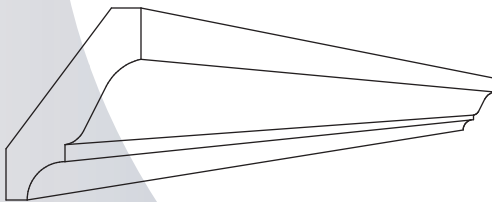

**WIDTH:** 12 5/8"

**DEPTH:** 12 5/8"

750ml TASTING TABLE

**HEIGHT:** 41 1/4"

**WIDTH:** 41 3/4"

**DEPTH:** 26 3/4"

*Bottle Cap.: 180 btl's*

ELITE KIT RACK TRIM ADD-ON

**CROWN MOULD**

**CROWN MOULD**

**LENGTH:** 84"

**HEIGHT:** 1 3/4"

**DEPTH:** 1 1/4"

**BASE MOULD**

**BASE MOULD**

**LENGTH:** 84"