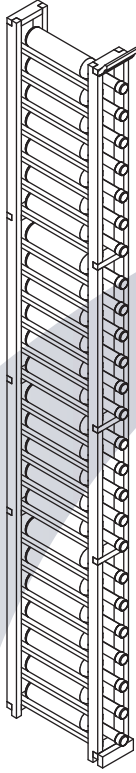

**GenuwineCellars**  
the future of tradition

Elite Kit Rack Edition

375ml SINGLE COLUMN RACK

**HEIGHT:** 83 7/8"

**WIDTH:** 4 1/4"

**DEPTH:** 13 3/8"

*Bottle Cap.: 25 btls*

750ml SINGLE COLUMN RACK

**HEIGHT:** 83 7/8"

**WIDTH:** 5 1/8"

**DEPTH:** 13 3/8"

*Bottle Cap.: 20 btls*

### 1.5L SINGLE COLUMN RACK

**HEIGHT:** 83 7/8"

**WIDTH:** 5 7/8"

**DEPTH:** 13 3/8"

*Bottle Cap.: 17 btl*

### 750ml 3 COLUMN RACK

**HEIGHT:** 83 7/8"

**WIDTH:** 13 7/8"

**DEPTH:** 13 3/8"

*Bottle Cap.: 60 btl*

**750ml 6 COLUMN RACK**

**HEIGHT:** 83 7/8"

**WIDTH:** 27 1/8"