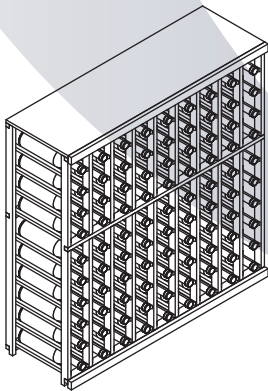

### 750ml 3 COLUMN RACK

**HEIGHT:** 83 7/8"

**WIDTH:** 13 7/8"

**DEPTH:** 13 3/8"

*Bottle Cap.: 60 btl*

**750ml 6 COLUMN RACK**

**HEIGHT:** 83 7/8"

**WIDTH:** 27 1/8"

**DEPTH:** 13 3/8"

*Bottle Cap.: 120 btl*

**750ml 9 COLUMN RACK**

**HEIGHT:** 83 7/8"

**WIDTH:** 40 3/8"

**DEPTH:** 13 3/8"

*Bottle Cap.: 180 btl*

750ml 6 COLUMN ½ HEIGHT RACK

**HEIGHT:** 41 1/4"

**WIDTH:** 27 1/8"

**DEPTH:** 13 3/8"

*Bottle Cap.: 60 btls  
Counter top included.*

750ml 9 COLUMN ½ HEIGHT RACK

**HEIGHT:** 41 1/4"

**WIDTH:** 40 3/8"

**DEPTH:** 13 3/8"

*Bottle Cap.: 90 btls  
Counter top included.*

750ml 8 COLUMN DIAMOND BINS

**HEIGHT:** 83 7/8"

**WIDTH:** 35 15/16"

**DEPTH:** 13 3/8"

*Bottle Cap.: 176 btls*

750ml TASTING DISPLAY DIAMOND BINS

**HEIGHT:** 83 7/8"