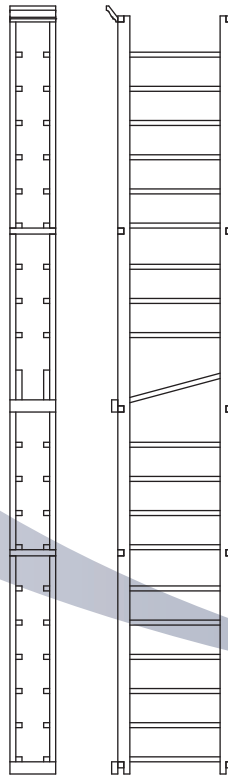

**HEIGHT:** 83 7/8"

**WIDTH:** 5 1/8"

**DEPTH:** 13 3/8"

*Bottle Cap.: 20 btls*

### 1.5L SINGLE COLUMN RACK

**HEIGHT:** 83 7/8"

**WIDTH:** 5 7/8"

**DEPTH:** 13 3/8"

*Bottle Cap.: 17 btl*

**CROWN MOULD**

**CROWN MOULD**

**LENGTH:** 84"

**HEIGHT:** 1 3/4"

**DEPTH:** 1 1/4"

**BASE MOULD**

**BASE MOULD**

**LENGTH:** 84"

**DEPTH:** 5/8"

CROWN SHELF

SIDE VIEW

FRONT VIEW

HEIGHT: 3/4"

WIDTH: Depending  
On Module

DEPTH: 13 1/8"