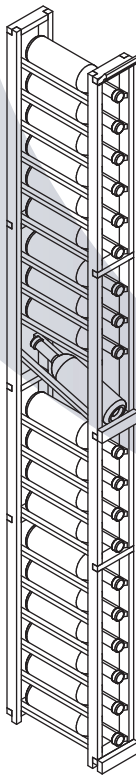

**GenuwineCellars**  
the future of tradition

Elite Kit Rack Edition

375ml SINGLE COLUMN RACK

**HEIGHT:** 83 7/8"

**WIDTH:** 4 1/4"

**DEPTH:** 13 3/8"

*Bottle Cap.: 25 btls*

750ml SINGLE COLUMN RACK

**HEIGHT:** 83 7/8"

**WIDTH:** 5 1/8"

**DEPTH:** 13 3/8"

*Bottle Cap.: 20 btls*

### 1.5L SINGLE COLUMN RACK

**HEIGHT:** 83 7/8"

**WIDTH:** 5 7/8"

**DEPTH:** 13 3/8"

*Bottle Cap.: 17 btl*

### 750ml 3 COLUMN RACK

**HEIGHT:** 83 7/8"

**WIDTH:** 13 7/8"

**DEPTH:** 13 3/8"

*Bottle Cap.: 60 btl*

**750ml 6 COLUMN RACK**

**HEIGHT:** 83 7/8"

**WIDTH:** 27 1/8"