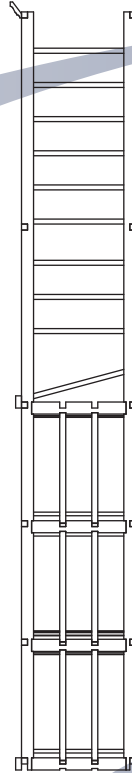

750ml 8 COLUMN DIAMOND BINS

HEIGHT: 83 7/8"

WIDTH: 35 15/16"

DEPTH: 13 3/8"

Bottle Cap.: 176 btls