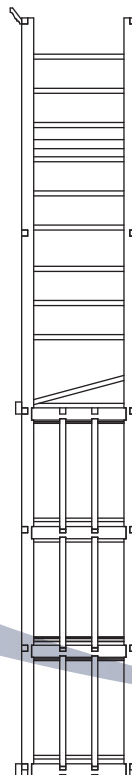

750ml TASTING DISPLAY DIAMOND BINS

HEIGHT: 83 7/8"

WIDTH: 35 15/16"

DEPTH: 13 3/8"

*Bottle Cap.: 134 btls
Glass Cap.: 15 gls*