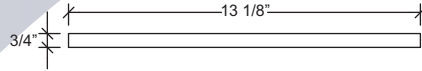

**DEPTH:** 5/8"

CROWN SHELF

SIDE VIEW

FRONT VIEW

HEIGHT: 3/4"

WIDTH: Depending  
On Module

DEPTH: 13 1/8"