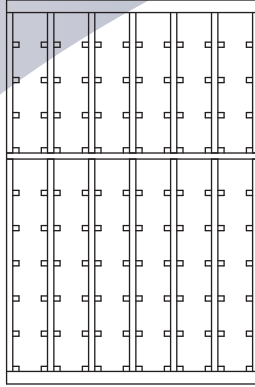

**DEPTH:** 13 3/8"

*Bottle Cap.: 120 btl*

**750ml 9 COLUMN RACK**

**HEIGHT:** 83 7/8"

**WIDTH:** 40 3/8"

**DEPTH:** 13 3/8"

*Bottle Cap.: 180 btl*

750ml 6 COLUMN ½ HEIGHT RACK

**HEIGHT:** 41 1/4"

**WIDTH:** 27 1/8"

**DEPTH:** 13 3/8"

*Bottle Cap.: 60 btls  
Counter top included.*

750ml 9 COLUMN ½ HEIGHT RACK

**HEIGHT:** 41 1/4"

**WIDTH:** 40 3/8"

**DEPTH:** 13 3/8"

*Bottle Cap.: 90 btls  
Counter top included.*

750ml 8 COLUMN DIAMOND BINS

**HEIGHT:** 83 7/8"

**WIDTH:** 35 15/16"

**DEPTH:** 13 3/8"

*Bottle Cap.: 176 btls*

750ml TASTING DISPLAY DIAMOND BINS

**HEIGHT:** 83 7/8"