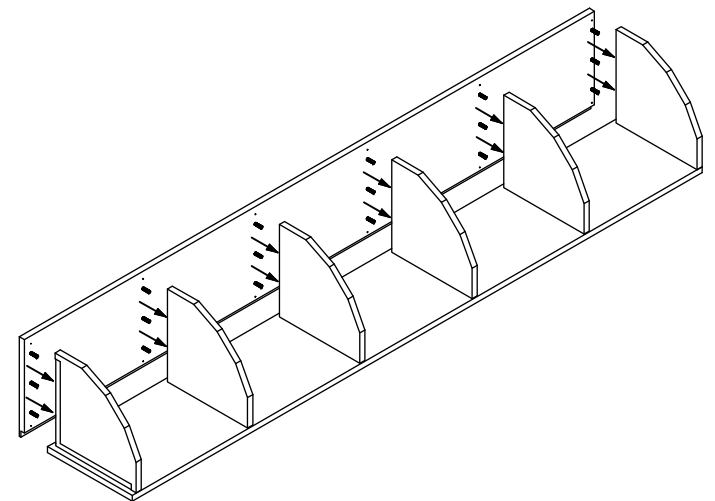

Robertson
(Square Head)
Screwdriver #8

COMPONENTS

The following components are included in the 1/4 ROUND CORNER SHELF.

1 - Left Gable
(QTY: 1)

2 - Back Panel
(QTY: 1)

3a - Shelf Top
(QTY: 1)

3c - Shelf Bottom
(QTY: 1)

4 - Crown Mould
(QTY: 1)

3b - Shelf
(QTY: 4)

5 - Base Mould
(QTY: 1)

STEP 1

Place the back panel on flat, soft surface, so not to damage the panel. Make sure the side of the panel with dowel holes are facing up. Place three dowels on each row, as shown.

STEP 2

Place shelves according to the dowels. Make sure the shelves are in order. Bottom shelf on the bottom, and top shelf on top.

STEP 3

Now for the left gable, place three dowels on each row, as shown.

STEP 4

Slide the left gable into place. Make sure the bottoms and tops are aligned.

STEP
5

With the screws provided, first screw the gable and panel together. Holes for screws are pre-drilled along the edge as shown.