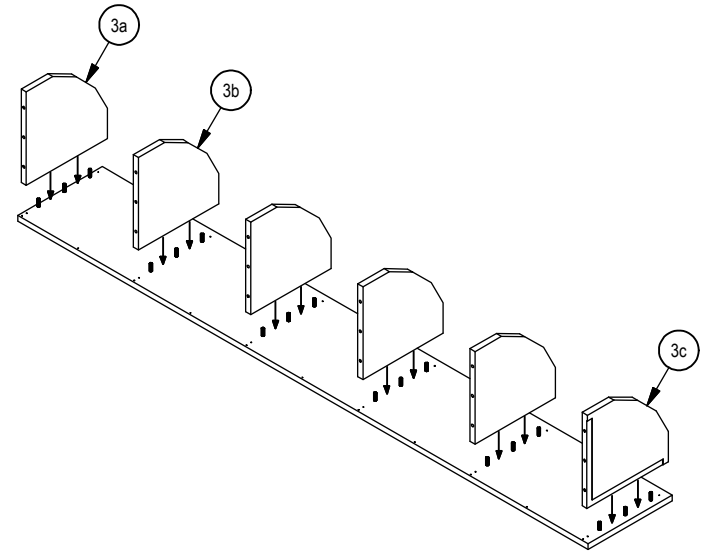

Robertson
(Square Head)
Screwdriver #8

COMPONENTS

The following components are included in the 1/4 ROUND CORNER SHELF.

1 - Left Gable
(QTY: 1)

2 - Back Panel
(QTY: 1)

3a - Shelf Top
(QTY: 1)

3c - Shelf Bottom
(QTY: 1)

4 - Crown Mould
(QTY: 1)

3b - Shelf
(QTY: 4)

5 - Base Mould
(QTY: 1)

STEP 1

Place the back panel on flat, soft surface, so not to damage the panel. Make sure the side of the panel with dowel holes are facing up. Place three dowels on each row, as shown.

STEP 2

Place shelves according to the dowels. Make sure the shelves are in order. Bottom shelf on the bottom, and top shelf on top.

STEP 3

Now for the left gable, place three dowels on each row, as shown.

STEP 4

Slide the left gable into place. Make sure the bottoms and tops are aligned.

STEP
5

With the screws provided, first screw the gable and panel together. Holes for screws are pre-drilled along the edge as shown.