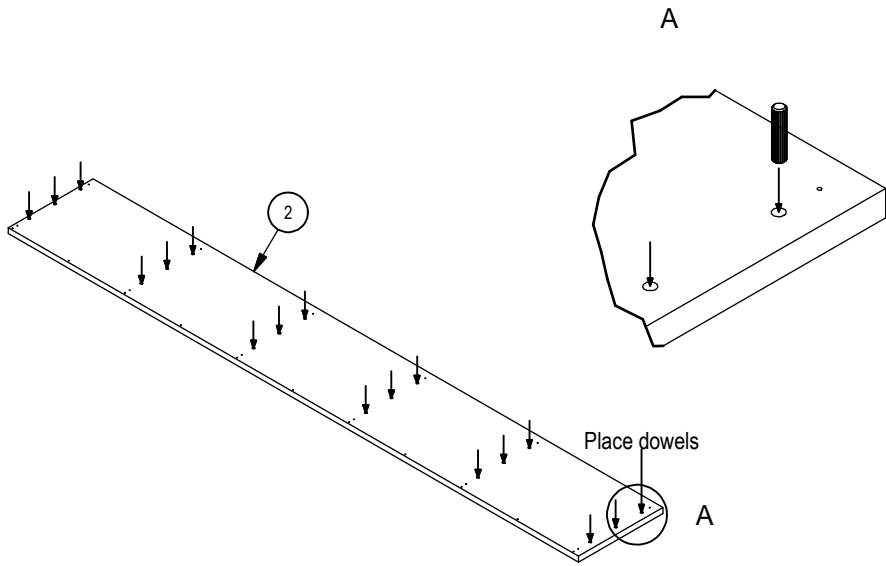

Robertson
(Square Head)
Screwdriver #8

COMPONENTS

The following components are included in the 1/4 ROUND CORNER SHELF.

1 - Left Gable
(QTY: 1)

2 - Back Panel
(QTY: 1)

3a - Shelf Top
(QTY: 1)

3c - Shelf Bottom
(QTY: 1)

4 - Crown Mould
(QTY: 1)

3b - Shelf
(QTY: 4)

5 - Base Mould
(QTY: 1)

STEP 1

Place the back panel on flat, soft surface, so not to damage the panel. Make sure the side of the panel with dowel holes are facing up. Place three dowels on each row, as shown.

STEP 2

Place shelves according to the dowels. Make sure the shelves are in order. Bottom shelf on the bottom, and top shelf on top.

STEP 3

Now for the left gable, place three dowels on each row, as shown.