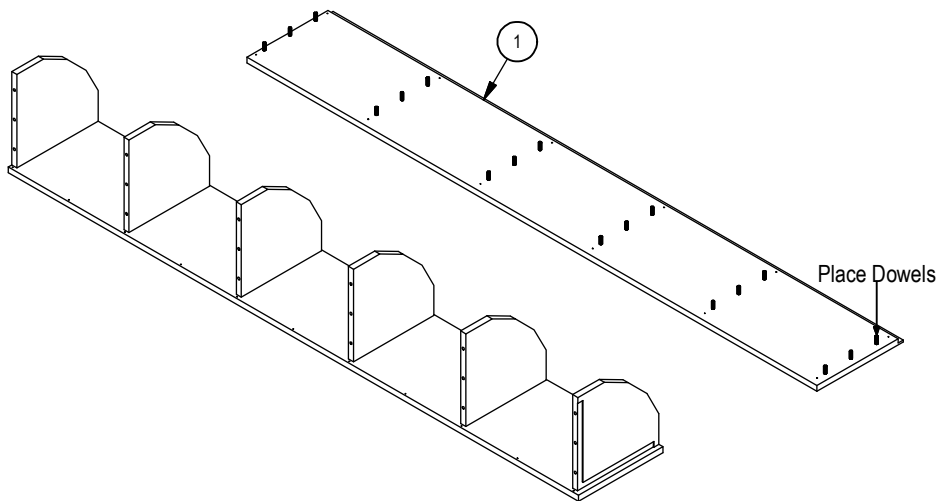

Robertson
(Square Head)
Screwdriver #8

COMPONENTS

The following components are included in the 1/4 ROUND CORNER SHELF.

1 - Left Gable
(QTY: 1)

2 - Back Panel
(QTY: 1)

3a - Shelf Top
(QTY: 1)

3c - Shelf Bottom
(QTY: 1)

4 - Crown Mould
(QTY: 1)

3b - Shelf
(QTY: 4)

5 - Base Mould
(QTY: 1)

STEP 1

Place the back panel on flat, soft surface, so not to damage the panel. Make sure the side of the panel with dowel holes are facing up. Place three dowels on each row, as shown.

STEP 2

Place shelves according to the dowels. Make sure the shelves are in order. Bottom shelf on the bottom, and top shelf on top.

STEP 3

Now for the left gable, place three dowels on each row, as shown.