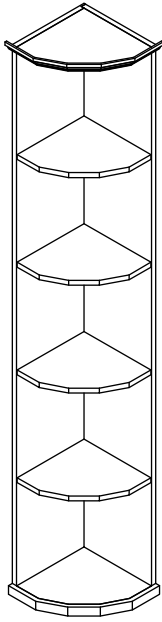

ELITE KIT RACK ASSEMBLY INSTRUCTION

Thank you for purchasing Elite Kit Rack by Genuine Cellars. The following instructions will help you assemble the 1/4 ROUND CORNER SHELF.

Space permitting, the 1/4 ROUND CORNER SHELF will be sent assembled. If not assembled, please study the instructions carefully prior to starting the assembly.

1/4 ROUND CORNER SHELF

HARDWARE

The following hardware is included in all kits:
(QUANTITY WILL VARY, DEPENDING ON KIT.)

Dowels
(QTY: 36)

#8 Robertson Screws
(Square Head)
(QTY: 35)

TOOLS REQUIRED

The following tools are required (NOT INCLUDED):

Robertson
(Square Head)
Screwdriver #8

COMPONENTS

The following components are included in the 1/4 ROUND CORNER SHELF.

1 - Left Gable
(QTY: 1)

2 - Back Panel
(QTY: 1)

3a - Shelf Top
(QTY: 1)

3c - Shelf Bottom
(QTY: 1)

4 - Crown Mould
(QTY: 1)

3b - Shelf
(QTY: 4)

5 - Base Mould
(QTY: 1)

STEP 1

Place the back panel on flat, soft surface, so not to damage the panel. Make sure the side of the panel with dowel holes are facing up. Place three dowels on each row, as shown.