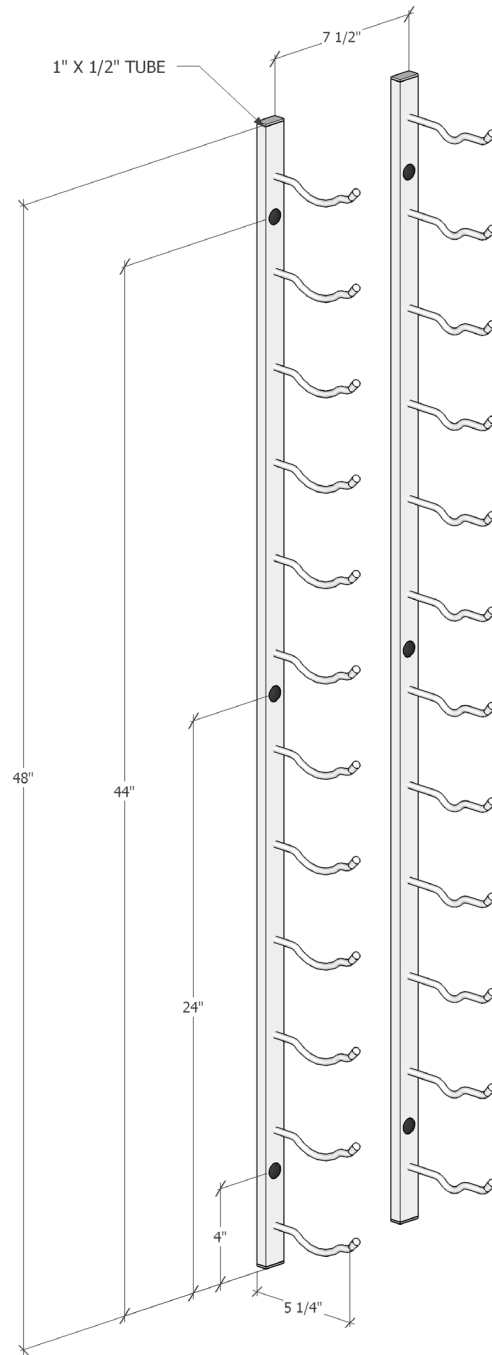

W Series 4'

Spec sheet for WS41, 12-bottle wine rack

Account for 13" width
with wine bottle in rack

VINTAGEVIEW[®]
MOVING WINE STORAGE FORWARD

4690 Joliet St., Denver, CO 80239 | phone: 866.650.1500 | fax: 866.650.1501 | VintageView.com