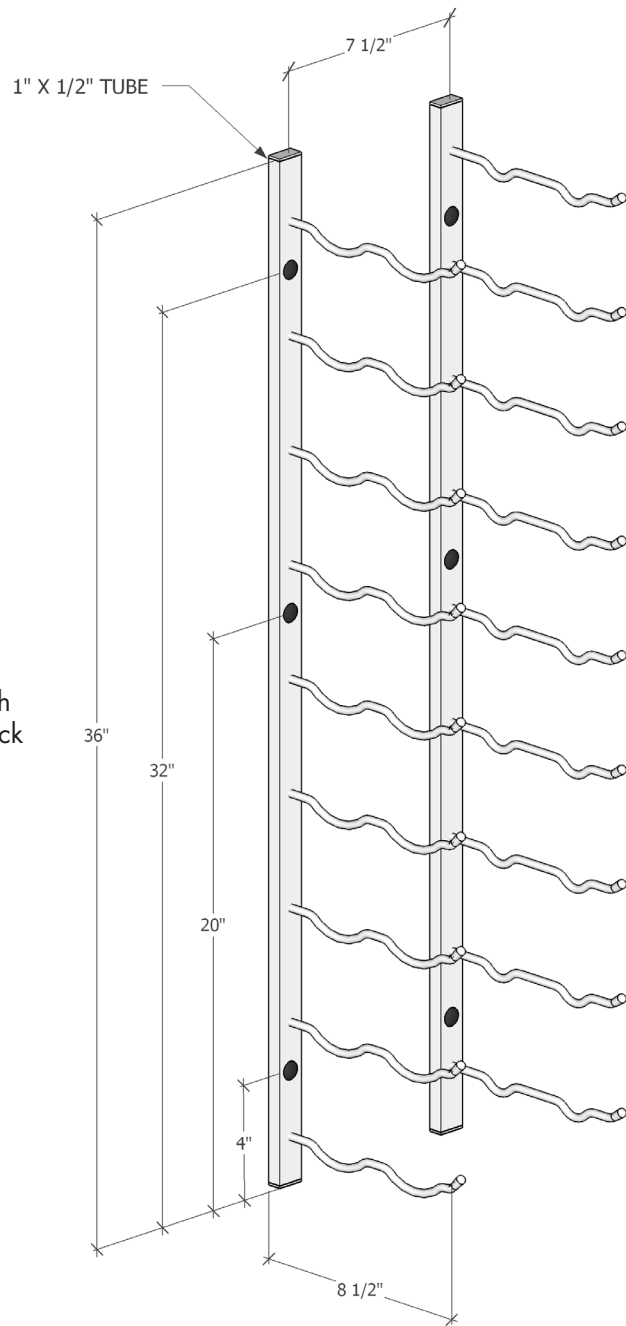

# W Series 3'

Spec sheet for WS-32, 18-bottle wine rack

Account for 13" width  
with wine bottle in rack

**VINTAGEVIEW**<sup>®</sup>  
MOVING WINE STORAGE FORWARD

4690 Joliet St., Denver, CO 80239 | phone: 866.650.1500 | fax: 866.650.1501 | [VintageView.com](http://VintageView.com)