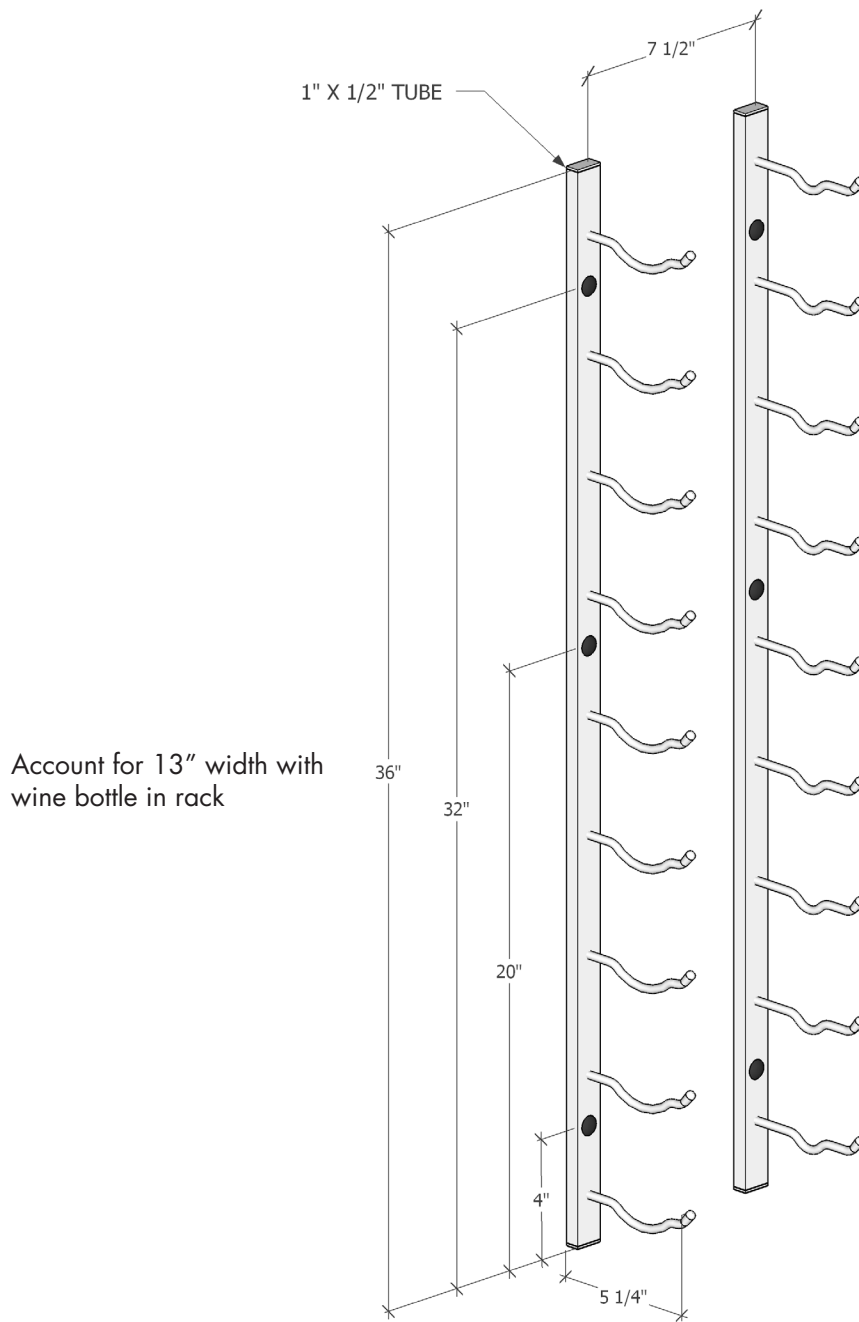

W Series 3'

Spec sheet for WS-31, 9-bottle wine rack

VINTAGEVIEW®
MOVING WINE STORAGE FORWARD

4690 Joliet St., Denver, CO 80239 | phone: 866.650.1500 | fax: 866.650.1501 | VintageView.com

For product warranty information, please visit vintageview.com/warranty