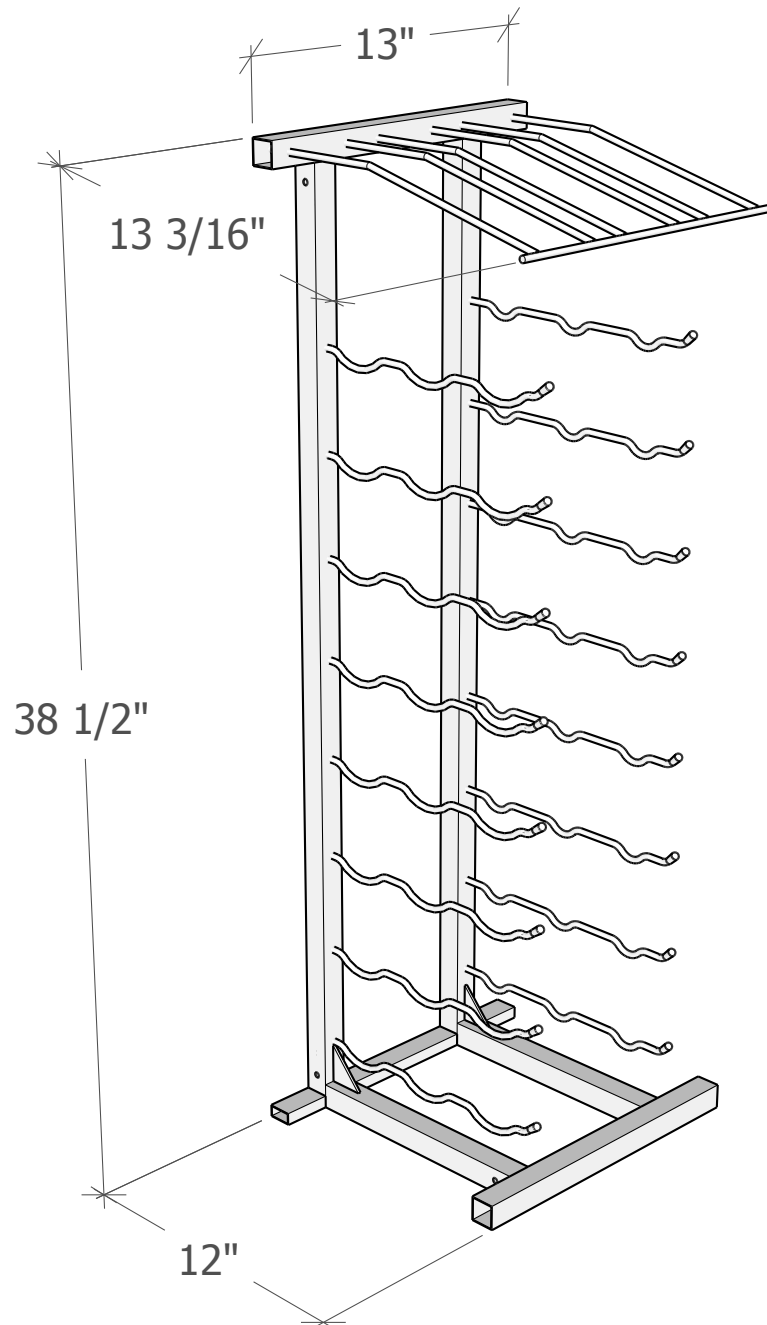

WPOP

Spec Sheet for 27 Bottle Point of Purchase Display Rack

VINTAGEVIEW®
MOVING WINE STORAGE FORWARD

10645 E 47th Ave, Denver, CO 80239 | phone: 866.650.1500 | fax: 866.650.1501 | VintageView.com

For product warranty information, please visit vintageview.com/warranty