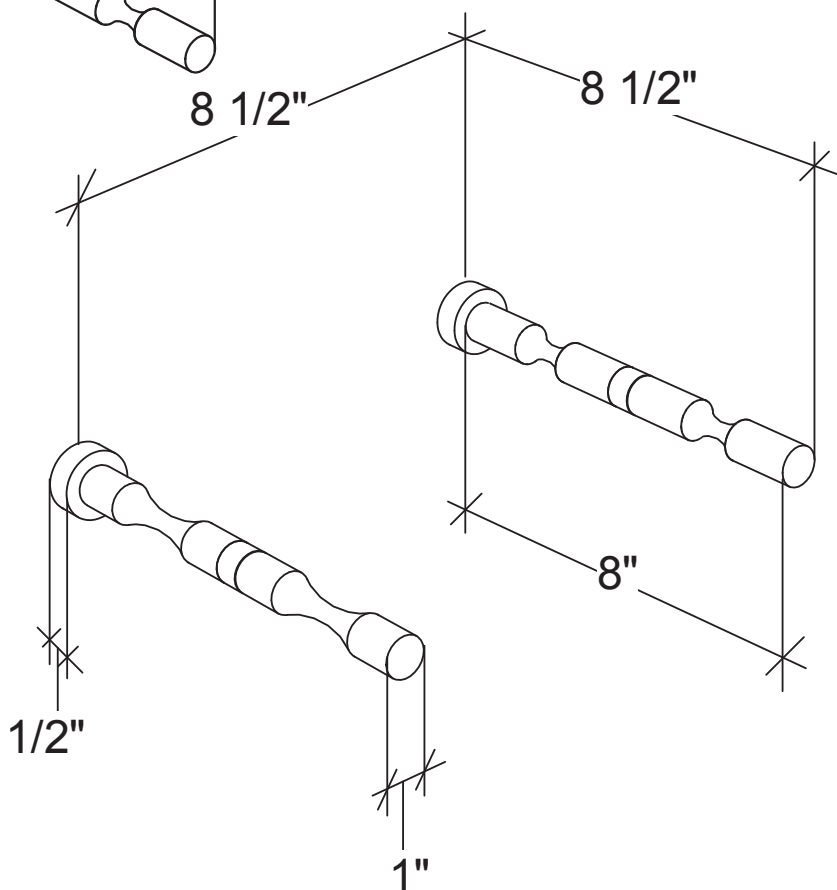

# Vino Pins Magnum (2 bottles)

Spec Sheet for VP-MAG2 and VPC-MAG2 wine racks

## VPC-MAG2 (for drywall)

Allow for 15" in width with magnum bottle stored.

**VINTAGEVIEW**<sup>®</sup>  
MOVING WINE STORAGE FORWARD