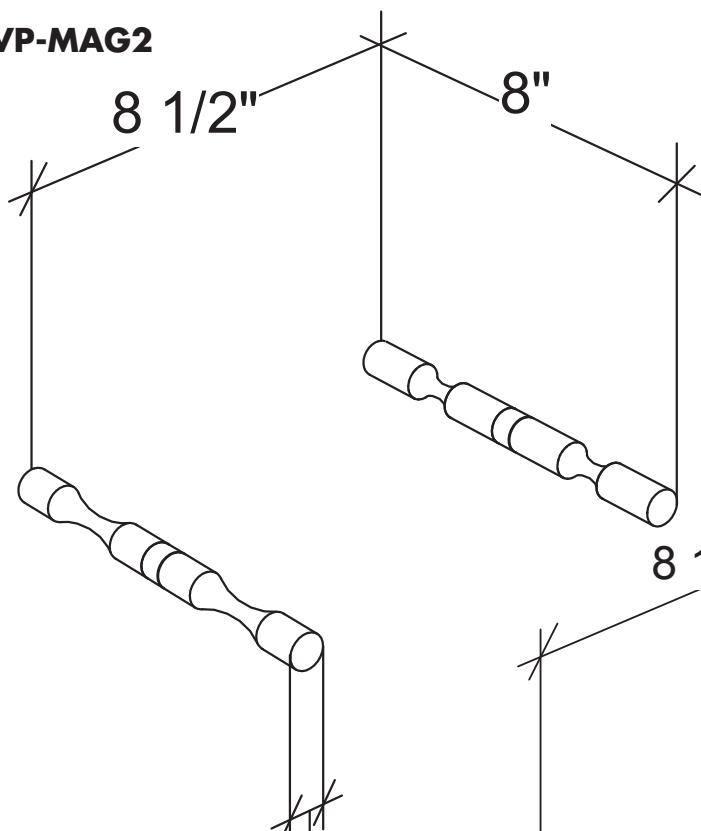

# Vino Pins Magnum (2 bottles)

Spec Sheet for VP-MAG2 and VPC-MAG2 wine racks

## VPC-MAG2 (for drywall)

Allow for 15" in width with magnum bottle stored.

**VINTAGEVIEW**<sup>®</sup>  
MOVING WINE STORAGE FORWARD