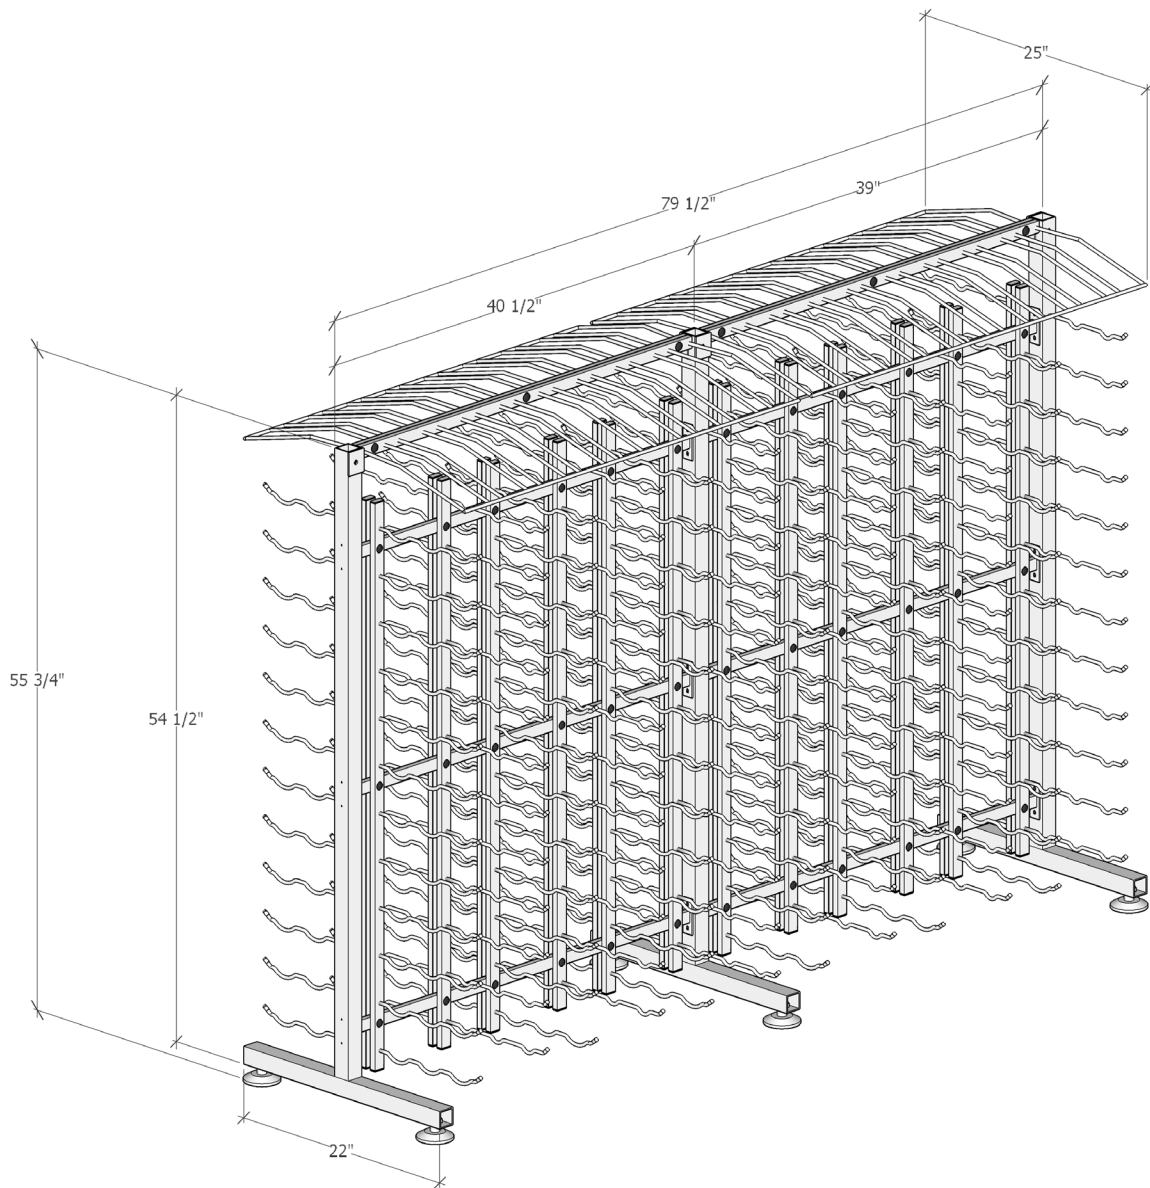

# IDR4 & IDR4-X

Spec Sheet for Double-Sided 234-Bottle Island Display

**VINTAGEVIEW®**  
MOVING WINE STORAGE FORWARD

10645 E 47th Ave, Denver, CO 80239 | phone: 866.650.1500 | fax: 866.650.1501 | [VintageView.com](http://VintageView.com)