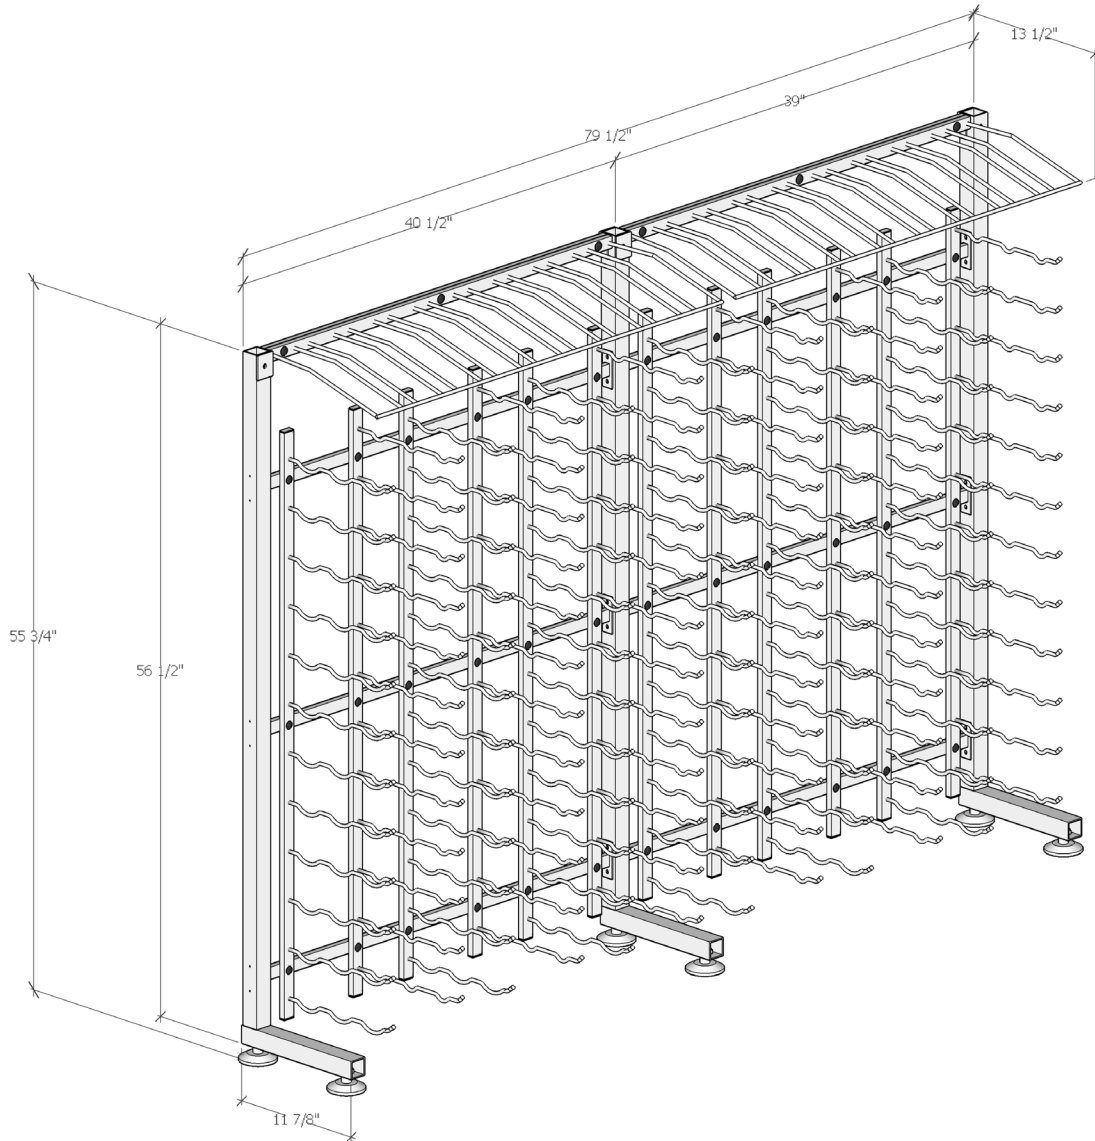

IDR4-H & IDR4-HX

Spec Sheet for Single-Sided Island Display 4 Series

VINTAGEVIEW®
MOVING WINE STORAGE FORWARD

10645 E 47th Ave, Denver, CO 80239 | phone: 866.650.1500 | fax: 866.650.1501 | VintageView.com